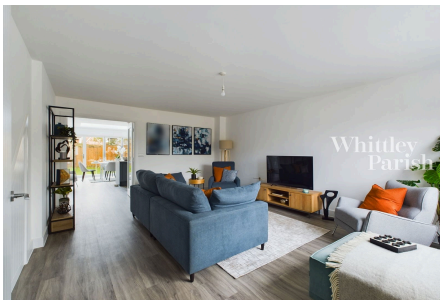

Hive Place, Long Green, Wortham

£325,000

3 2 1

Hive Place is a collection of just four three bedroom semi-detached houses built to a high specification in the picturesque village of Wortham.

Key Features

- Air source heat pump heating
- All floor coverings included
- Underfloor heating to the ground floor
- Parking and garage
- EPC Rating Predicted C
- Stylish kitchen diners with Quartz worktops
- Downstairs WC
- En suite to the principal bedroom
- Private drainage
- Council Tax Band TBC