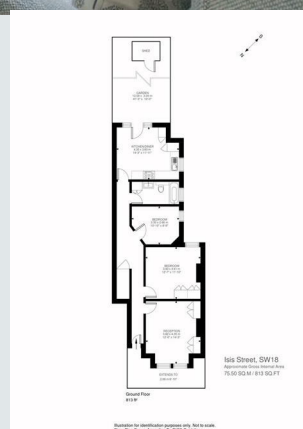

PETRAS
PROPERTY

Isis Street, Earlsfield, London, SW18
£2,500 Per month

627 Garratt Lane, London, SW18 4SX
T: 020 3633 5613 | E: info@petrasproperty.com
www.petrasproperty.com