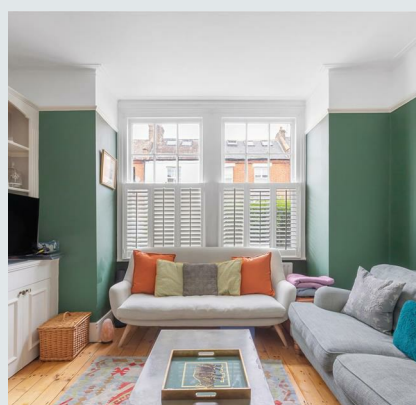

PETRAS
PROPERTY

Isis Street, Earlsfield, London, SW18
£2,500 Per month

627 Garratt Lane, London, SW18 4SX
T: 020 3633 5613 | E: info@petrasproperty.com
www.petrasproperty.com