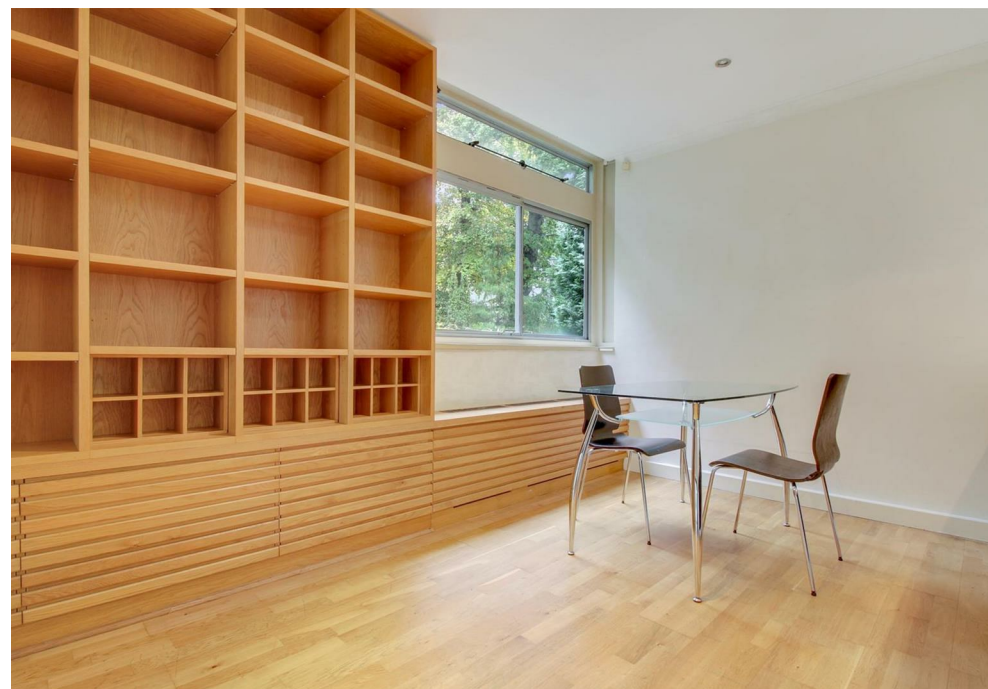

Tenure:

Service Charge: Add text here

Local Authority: Camden

Council Tax Band: F

**WAYNE
& SILVER**

GROSS INTERNAL AREA: 939 SQ. FT

This plan is for layout guidance only. Not drawn to scale unless stated. Windows and doors are approximate. Whilst every care is taken into the preparation of this plan, please check all dimensions, shapes and compass bearings before making any decisions reliant upon them.