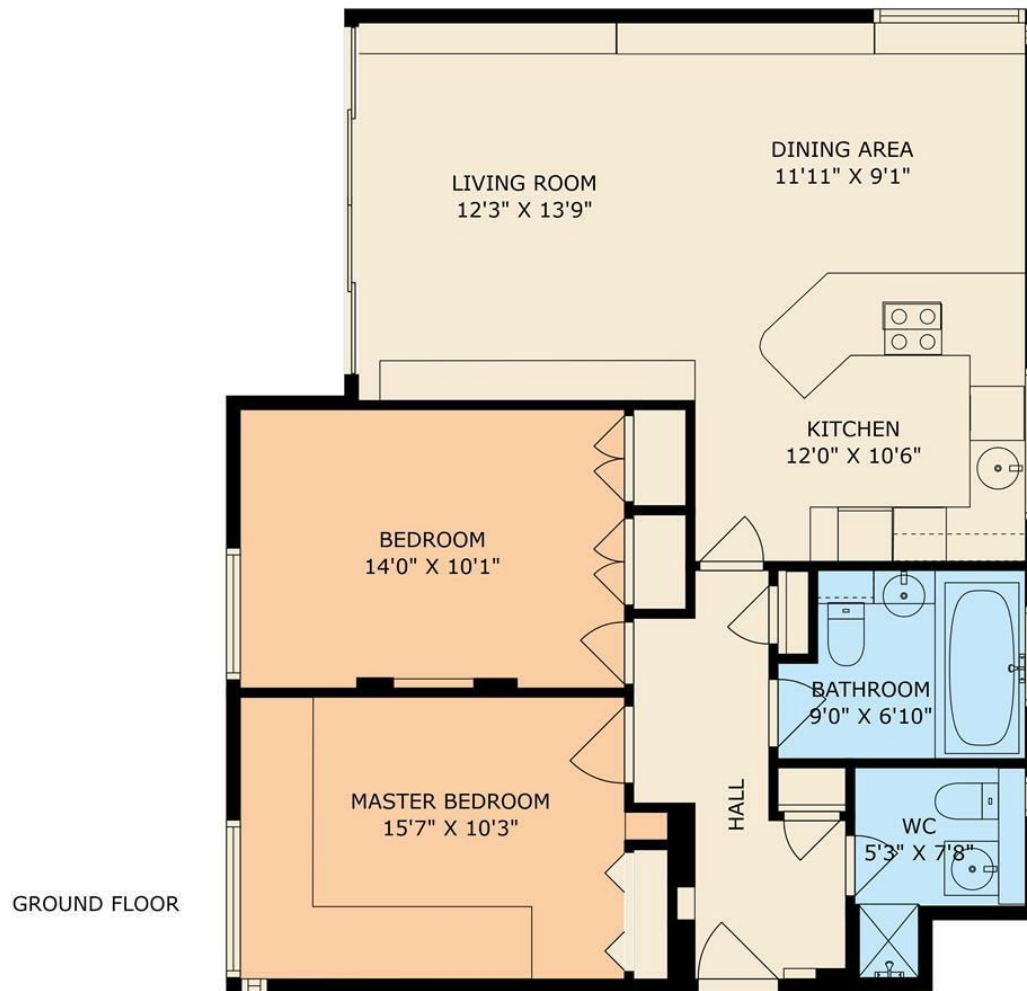

Oak Hill Park, London NW3 7LD

**WAYNE
& SILVER**

Oak Hill Park, London NW3 7LD

A modern two bedroom, 2 bathroom ground floor apartment set within a well maintained purpose built development benefiting from direct access to large communal gardens, a tennis court, on-site caretaker and off street parking.

Tenure:

Service Charge: Add text here

Local Authority: Camden

Council Tax Band: F

**WAYNE
& SILVER**

GROSS INTERNAL AREA: 939 SQ. FT

This plan is for layout guidance only. Not drawn to scale unless stated. Windows and doors are approximate. Whilst every care is taken into the preparation of this plan, please check all dimensions, shapes and compass bearings before making any decisions reliant upon them.