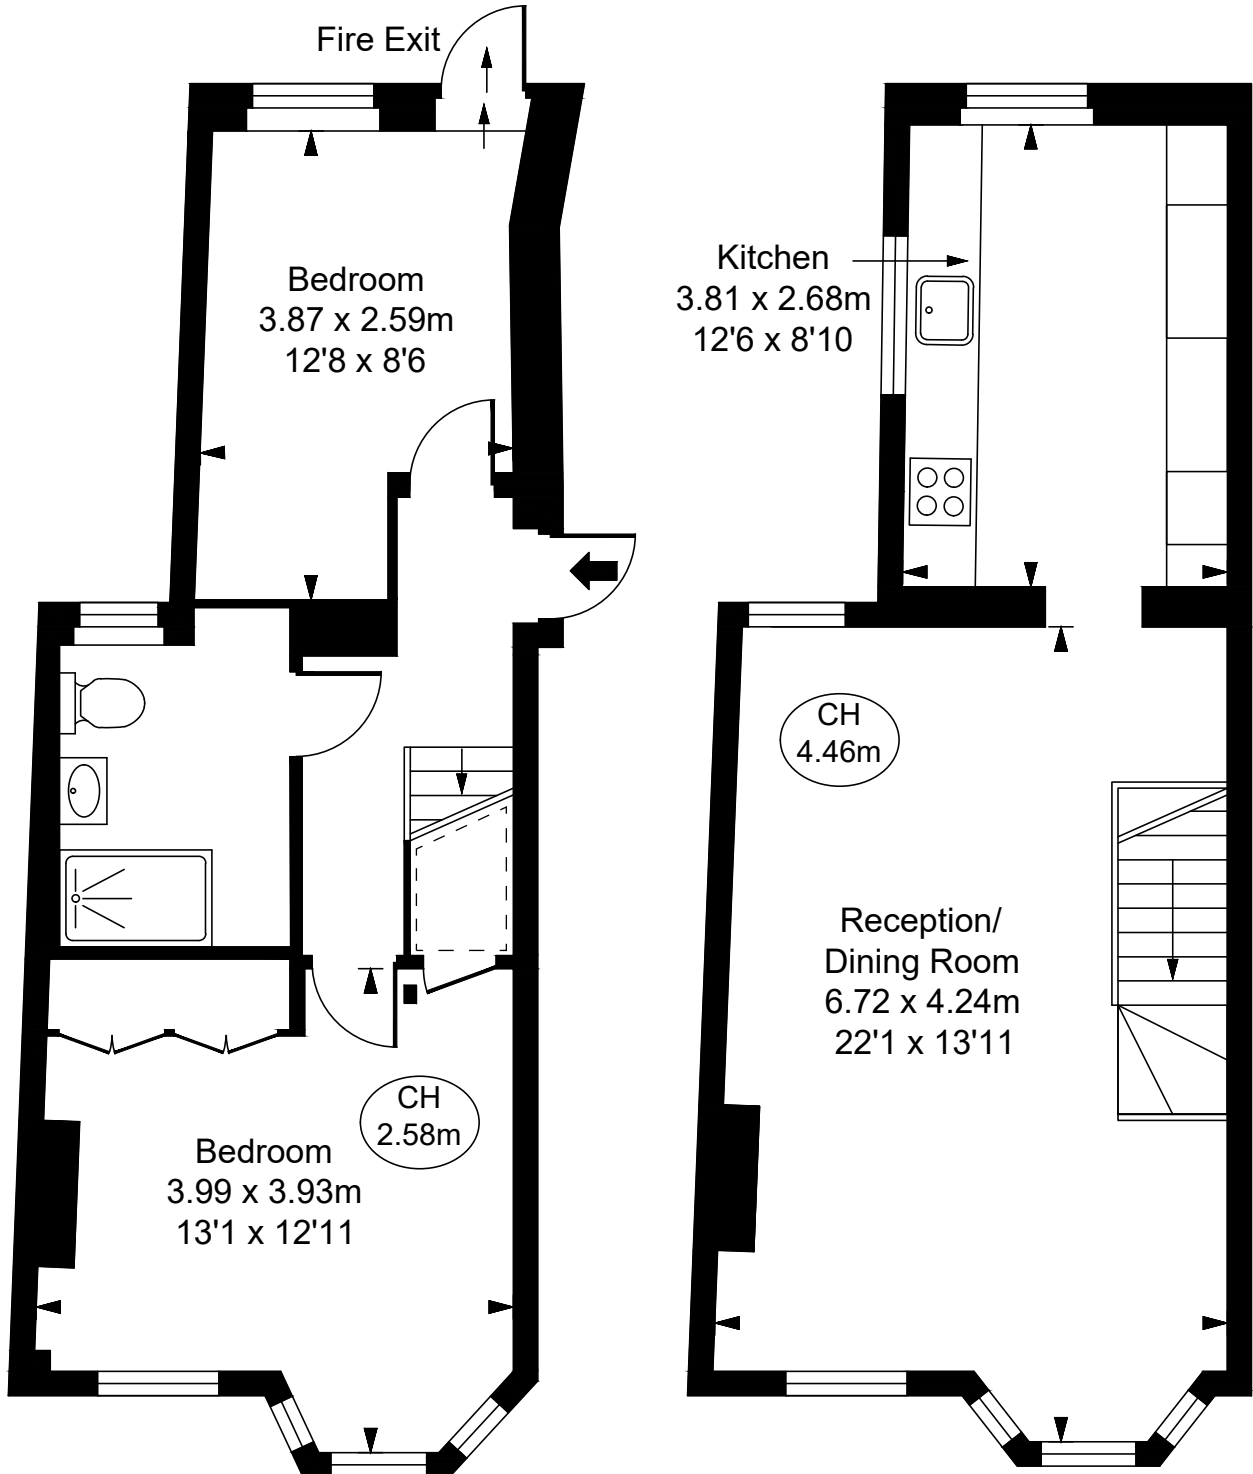

Burlington Lodge Studios, SW6

Approximate Gross Internal Area
72.35 sq m / 779 sq ft

(Including restricted height
under 1.5m [-----])

(CH = Ceiling Heights)

First Floor
Approximate Gross Internal Area
35.23 sq m / 379 sq ft

Second Floor
Approximate Gross Internal Area
37.12 sq m / 400 sq ft