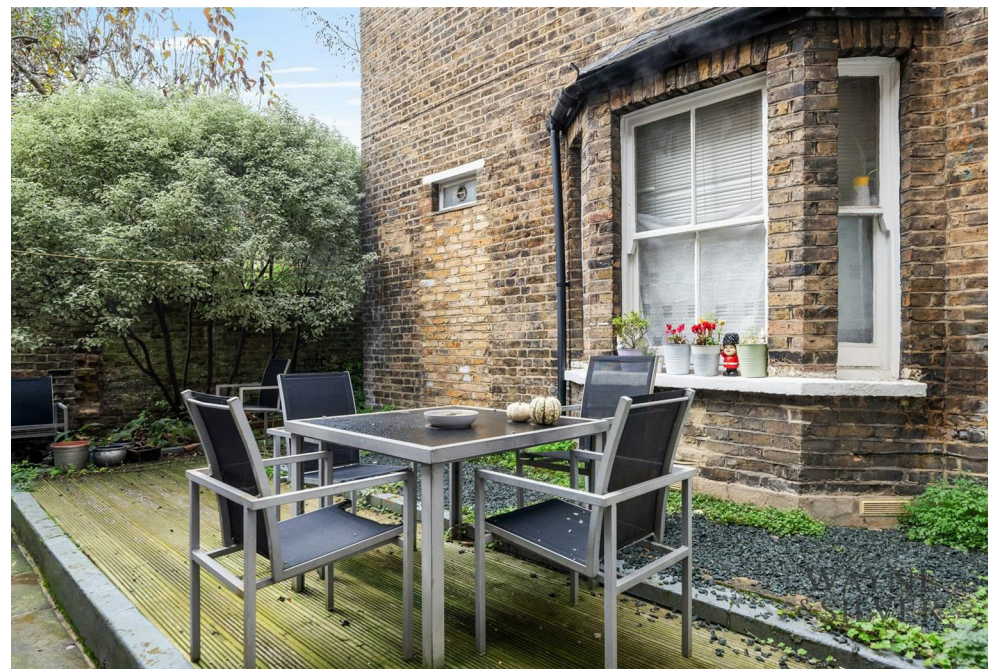

WAYNE
& SILVER

Roderick Road, London NW3 2NP

WAYNE
& SILVER

Roderick Road, London NW3 2NP

A modern one bedroom ground floor apartment with direct access to a shared garden. The apartment boasts a contemporary finish with wood flooring, fitted kitchen/reception room area and bathroom.

Roderick Road is ideally positioned for the amenities of South End Green and Hampstead Heath, as well as Gospel Oak Overground station, Belsize Park Underground station (Northern Line), Hampstead Heath Station (Overground) and the shops, restaurants, and cafés of Haverstock Hill are also within easy reach.