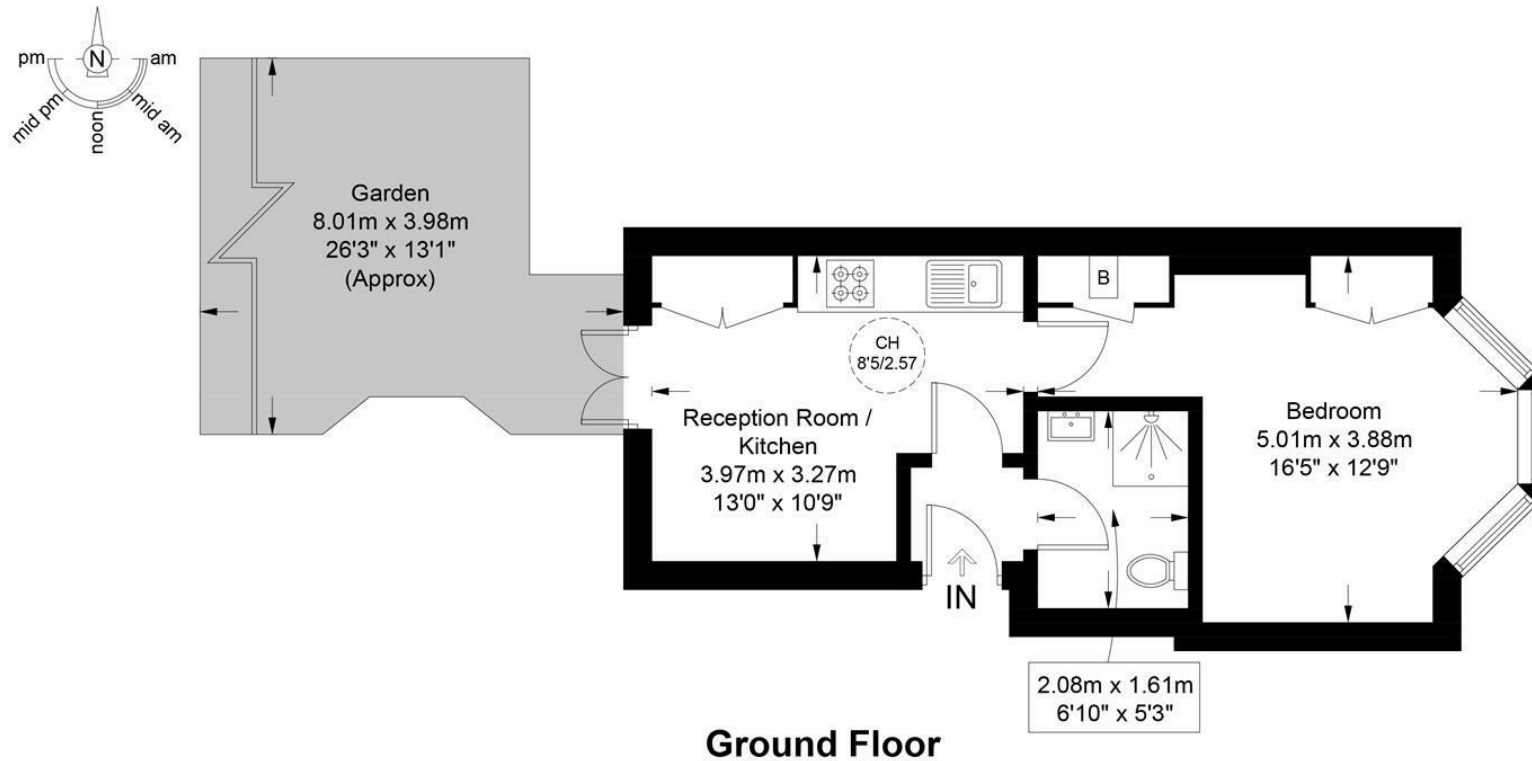

Rent: £415 Per Week

WAYNE
& SILVER

WAYNE
& SILVER

This plan is for layout guidance only and is not drawn to scale unless stated. All dimensions, including windows, doors, and the Total Gross Internal Area (GIA), are approximate. For precise measurements, please consult a qualified architect or surveyor before making any decisions based on this plan.