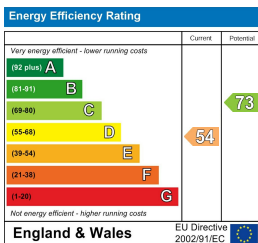

EPC: E | Council Tax: Lambeth, band B | HD: £334.61 | SD: £1,673.07 | Offered Unfurnished | Available from mid to late December

Pedder Property Ltd trading as Pedder for themselves and for the vendor/landlord of this property whose agents they are, give notice that (1) these particulars do not constitute any part of an offer or contract, (2) all statements contained within these particulars are made without responsibility on the part of Pedder or the vendor/landlord, (3) whilst made in good faith, none of the statements contained within these particulars are to be relied upon as a statement of representation or fact, (4) any intending purchaser/tenant must satisfy him/herself by inspection or otherwise as to the correctness of each of the statements contained within these particulars, (5) the vendor/landlord does not make or give either Pedder or any person in their employment any authority to make or give representation or warranty whatsoever in relation to this property.