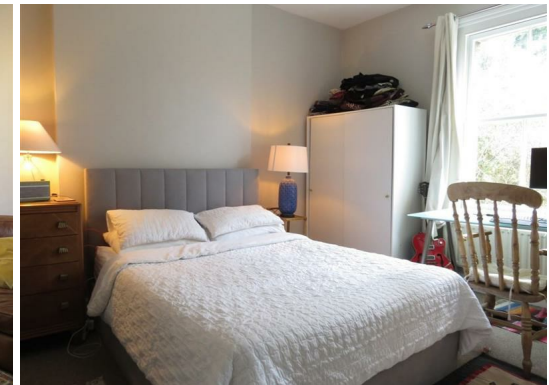

In General

- One bedroom
- First floor conversion
- High ceilings
- Open plan kitchen / reception
- Close to Gipsy Hill train station
- Offered unfurnished
- Available from mid to late December

In Detail

A well-proportioned and located one bedroom first floor conversion in Crystal Palace to rent.

Set within an imposing period building and finished to a good standard throughout. Comprises of reception room with dining area, kitchen, double bedroom and bathroom with shower above bath. Complete with original features including large sash windows and high ceilings.

Located conveniently on Gipsy Hill offering easy access to the transport links of Gipsy Hill train station and the array of shops, cafes and eateries of the vibrant Crystal Palace Triangle.

The ideal rental for a couple or single professional seeking a charming and well-placed home.

EPC: E | Council Tax: Lambeth, band B | HD: £334.61 | SD: £1,673.07 | Offered Unfurnished | Available from mid to late December

Pedder Property Ltd trading as Pedder for themselves and for the vendor/landlord of this property whose agents they are, give notice that (1) these particulars do not constitute any part of an offer or contract, (2) all statements contained within these particulars are made without responsibility on the part of Pedder or the vendor/landlord, (3) whilst made in good faith, none of the statements contained within these particulars are to be relied upon as a statement of representation or fact, (4) any intending purchaser/tenant must satisfy him/herself by inspection or otherwise as to the correctness of each of the statements contained within these particulars, (5) the vendor/landlord does not make or give either Pedder or any person in their employment any authority to make or give representation or warranty whatsoever in relation to this property.