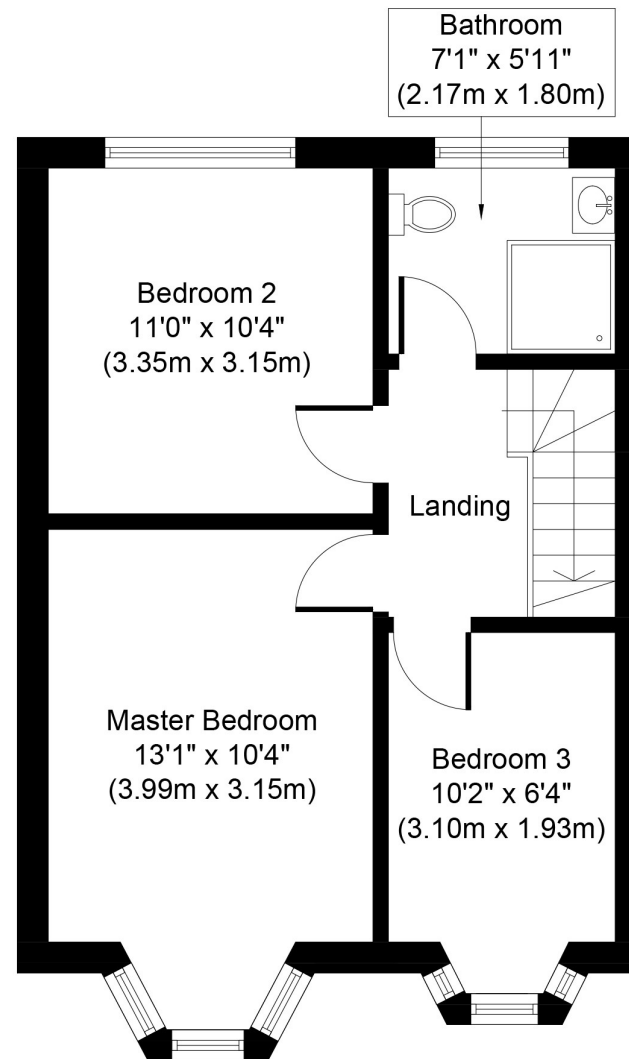

Ground Floor
Approximate Floor Area
505 Sq. ft.
(46.9 Sq. m.)

First Floor
Approximate Floor Area
461 Sq. ft.
(42.8 Sq. m.)

Whilst every attempt has been made to ensure the accuracy of the floor plan contained here, measurements of doors, windows, rooms and any other items are approximate and no responsibility is taken for any error, omission, or mis-statement. This plan is for illustrative purposes only and should be used as such by any prospective purchaser or tenant. The services, systems and appliances shown have not been tested and no guarantee as to their operability or efficiency can be given.