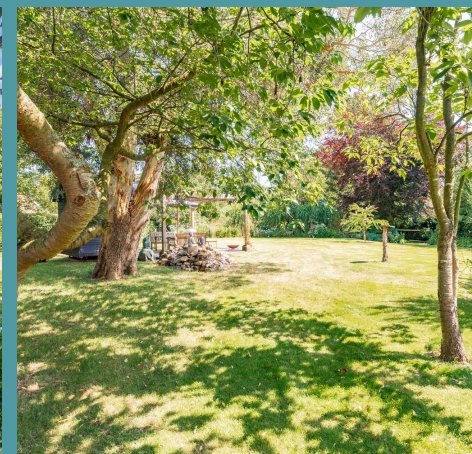

# 18 Blofield Road

Brundall, Norwich

Introducing a historic gem. This charming 1920s 7-bedroom detached house. Welcome to this piece of history steeped in charm and character, a remarkable 1920s detached house that stands as a testament to a bygone era. Originally built as the local doctor's residence, this exquisite property exudes an air of rustic elegance, offering a unique blend of historic allure and modern comforts.

## 18 Blofield Road

Brundall, Norwich

Introducing a historic gem. This charming 1920s 7-bedroom detached house. Welcome to this piece of history steeped in charm and character, a remarkable 1920s detached house that stands as a testament to a bygone era. Originally built as the local doctor's residence, this exquisite property exudes an air of rustic elegance, offering a unique blend of historic allure and modern comforts.

### The Property

Welcome to Bradesfield, an incredible home in the heart of Brundall. Offering an interior that extends over three storeys, seamlessly blending original character with modern comforts, creating a warm and inviting atmosphere throughout.