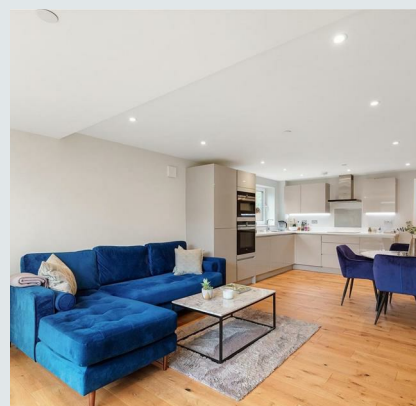

PETRAS
PROPERTY

Garratt Lane, Earlsfield, London, SW17
£655,000

627 Garratt Lane, London, SW18 4SX
T: 020 3633 5613 | E: info@petrasproperty.com
www.petrasproperty.com