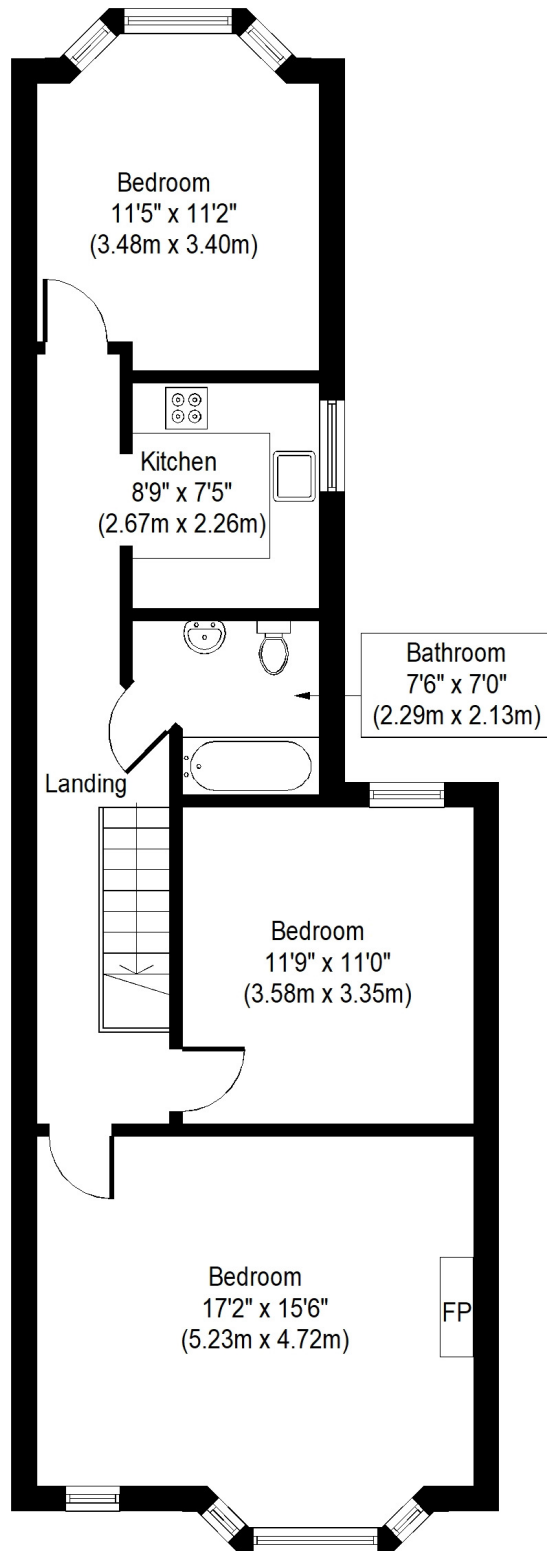

Ground Floor
Approximate Floor Area
803 Sq. ft.
(74.6 Sq. m.)

First Floor
Approximate Floor Area
803 Sq. ft.
(74.6 Sq. m.)

Whilst every attempt has been made to ensure the accuracy of the floor plan contained here, measurements of doors, windows, rooms and any other items are approximate and no responsibility is taken for any error, omission, or mis-statement. This plan is for illustrative purposes only and should be used as such by any prospective purchaser or tenant. The services, systems and appliances shown have not been tested and no guarantee as to their operability or efficiency can be given.