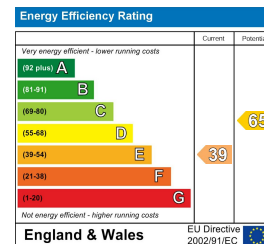

Energy Efficiency Graph

These particulars, whilst believed to be accurate are set out as a general outline only for guidance and do not constitute any part of an offer or contract. Intending purchasers should not rely on them as statements of representation of fact, but must satisfy themselves by inspection or otherwise as to their accuracy. No person in this firm's employment has the authority to make or give any representation or warranty in respect of the property.

154-156 Victoria Road, Cambridge, CB4 3DZ
Tel: 01223 439 888 Email: theteam@grayandtoynbee.com