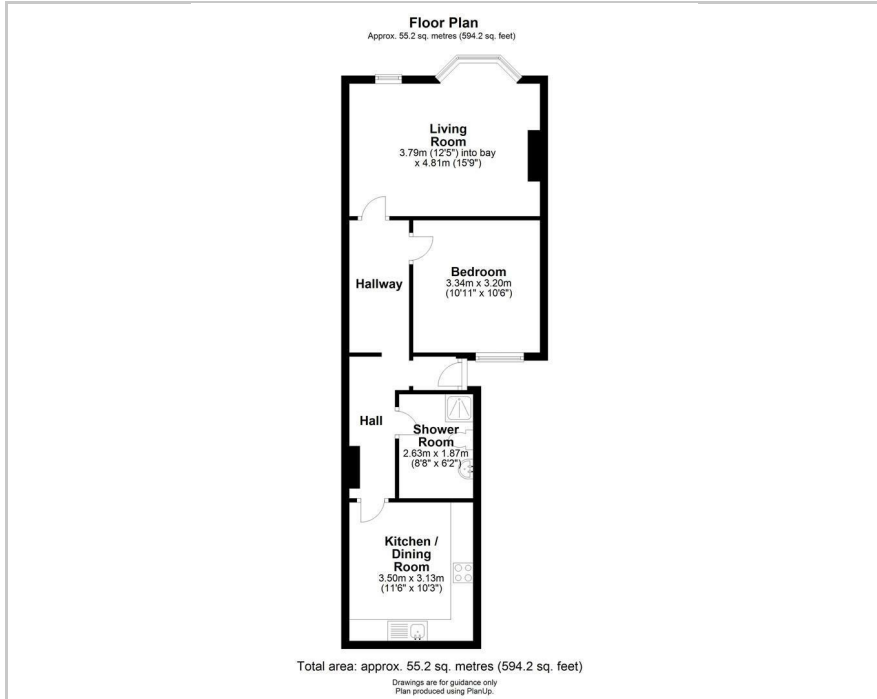

 GRAY
TOYNBEE

215a Mill Road, Cambridge, CB1 3BE
£1,400 Per month

 1  1  1  E

Floor Plan

Area Map

Accommodation

- Bills inclusive
- Spacious apartment
- Superb location

A larger than average one-bedroom flat located right in the heart of Mill Road. Rent includes all bills except council tax and comes part furnished.

Located on the first floor of a period building above the Fratelli Hair Salon, the property consists of an entrance hallway that leads to a large, well-equipped kitchen with an oven, hob, washing machine, fridge, and freezer. The modern bathroom, also accessed off the hallway, comprises of shower and vanity unit with basin and WC.

Council Tax Band B. EPC Rating: E.

///bats.vocab.pulse

215a Mill Road is accessed via the side gate next to the Fratelli Hair salon. There is a spiral staircase in the communal courtyard leading to the front door of the flat. Postcode CB1 3BE ///bats.vocab.pulse