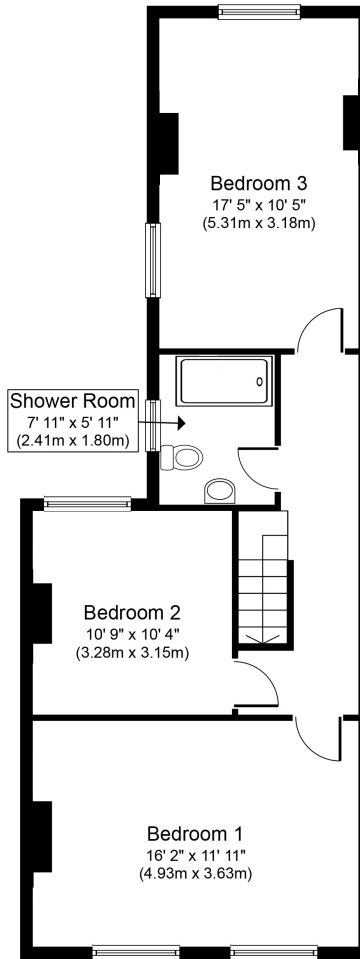

First Floor
Approximate Floor Area
667 sq. ft.
(62.0 sq. m.)