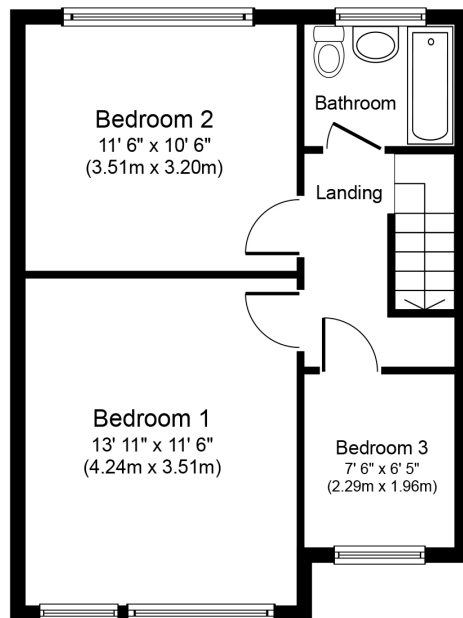

Ground Floor
Approximate Floor Area
507 sq. ft.
(47.1 sq. m.)

First Floor
Approximate Floor Area
451 sq. ft.
(41.9 sq. m.)

Whilst every attempt has been made to ensure the accuracy of the floor plan contained here, measurements of doors, windows, rooms and any other items are approximate and no responsibility is taken for any error, omission, or mis-statement. This plan is for illustrative purposes only and should be used as such by any prospective purchaser or tenant. The services, systems and appliances shown have not been tested and no guarantee as to their operability or efficiency can be given.