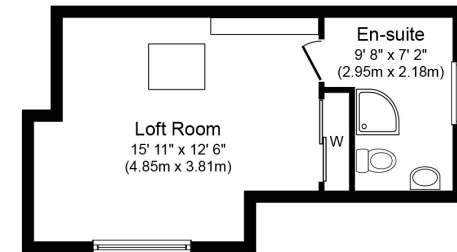

Ground Floor
Approximate Floor Area
667 sq. ft.
(62.0 sq. m.)

First Floor
Approximate Floor Area
603 sq. ft.
(56.0 sq. m.)

Second Floor
Approximate Floor Area
248 sq. ft.
(23.0 sq. m.)

Whilst every attempt has been made to ensure the accuracy of the floor plan contained here, measurements of doors, windows, rooms and any other items are approximate and no responsibility is taken for any error, omission, or mis-statement. This plan is for illustrative purposes only and should be used as such by any prospective purchaser or tenant. The services, systems and appliances shown have not been tested and no guarantee as to their operability or efficiency can be given.