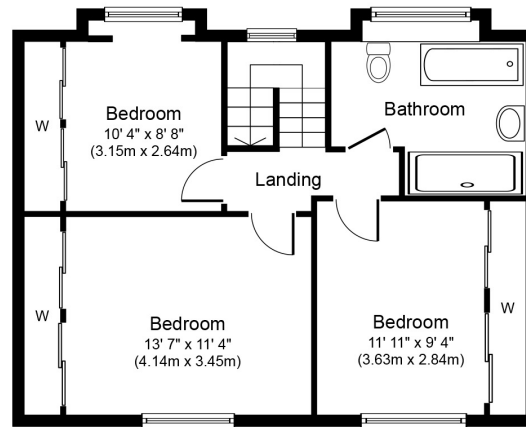

Ground Floor
Approximate Floor Area
667 sq. ft.
(62.0 sq. m.)

First Floor
Approximate Floor Area
603 sq. ft.
(56.0 sq. m.)

Second Floor
Approximate Floor Area
248 sq. ft.
(23.0 sq. m.)

Whilst every attempt has been made to ensure the accuracy of the floor plan contained here, measurements of doors, windows, rooms and any other items are approximate and no responsibility is taken for any error, omission, or mis-statement. This plan is for illustrative purposes only and should be used as such by any prospective purchaser or tenant. The services, systems and appliances shown have not been tested and no guarantee as to their operability or efficiency can be given.