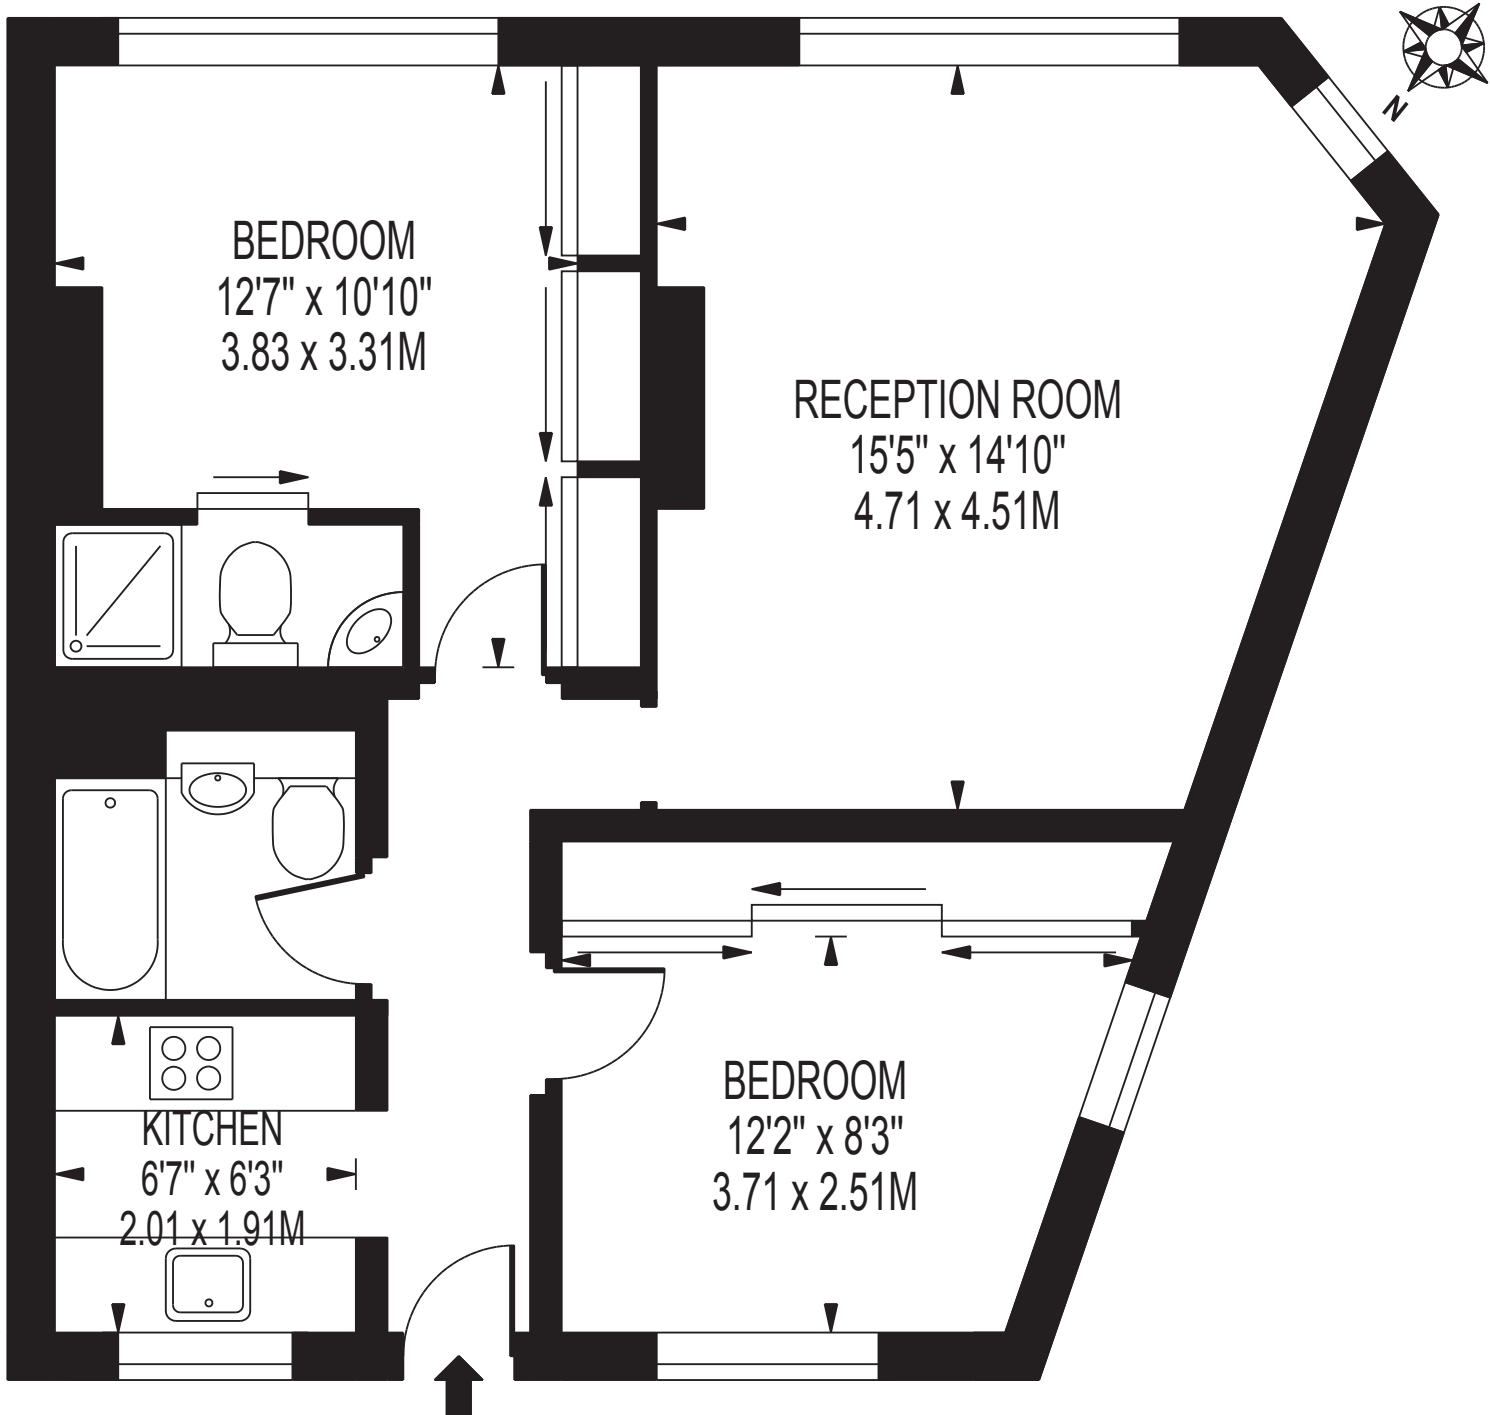

# BROADWAY MANSIONS

APPROXIMATE GROSS INTERNAL FLOOR AREA: 629 SQ FT - 58.40 SQ M

## SECOND FLOOR

FOR ILLUSTRATION PURPOSES ONLY

THIS FLOOR PLAN SHOULD BE USED AS A GENERAL OUTLINE FOR GUIDANCE ONLY AND DOES NOT CONSTITUTE IN WHOLE OR IN PART AN OFFER OR CONTRACT. ANY INTENDING PURCHASER OR LESSEE SHOULD SATISFY THEMSELVES BY INSPECTION, SEARCHES, ENQUIRIES AND FULL SURVEY AS TO THE CORRECTNESS OF EACH STATEMENT. ANY AREAS, MEASUREMENTS OR DISTANCES QUOTED ARE APPROXIMATE AND SHOULD NOT BE USED TO VALUE A PROPERTY OR BE THE BASIS OF ANY SALE OR LET.