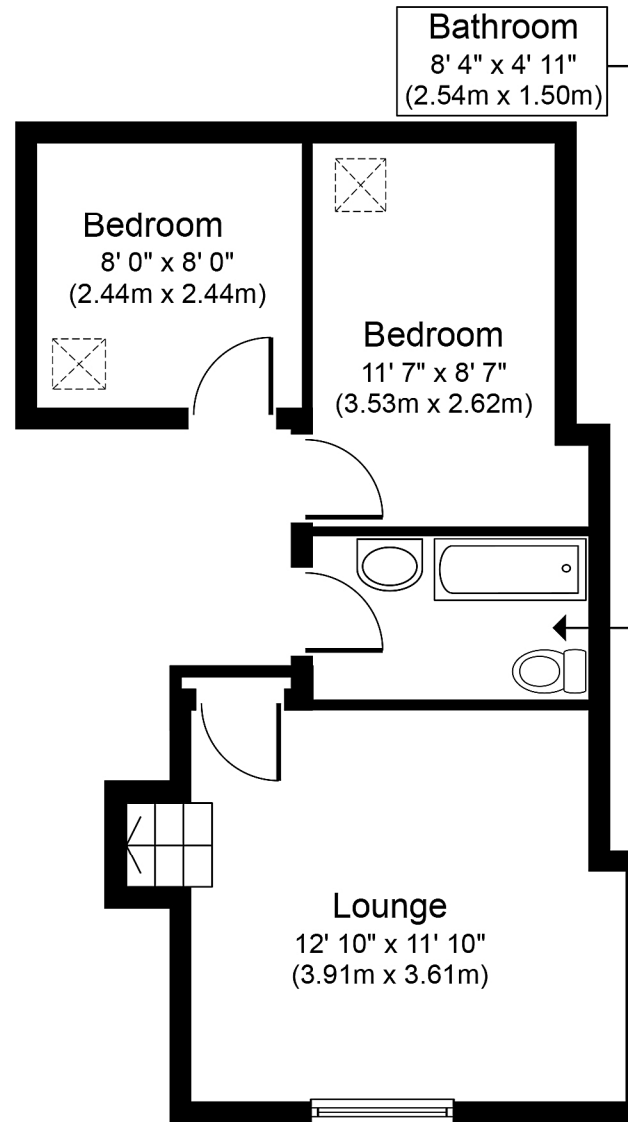

Ground Floor
Approximate Floor Area
116 sq. ft.
(10.8 sq. m.)

First Floor
Approximate Floor Area
365 sq. ft.
(33.9 sq. m.)

Whilst every attempt has been made to ensure the accuracy of the floor plan contained here, measurements of doors, windows, rooms and any other items are approximate and no responsibility is taken for any error, omission, or mis-statement. This plan is for illustrative purposes only and should be used as such by any prospective purchaser or tenant. The services, systems and appliances shown have not been tested and no guarantee as to their operability or efficiency can be given.