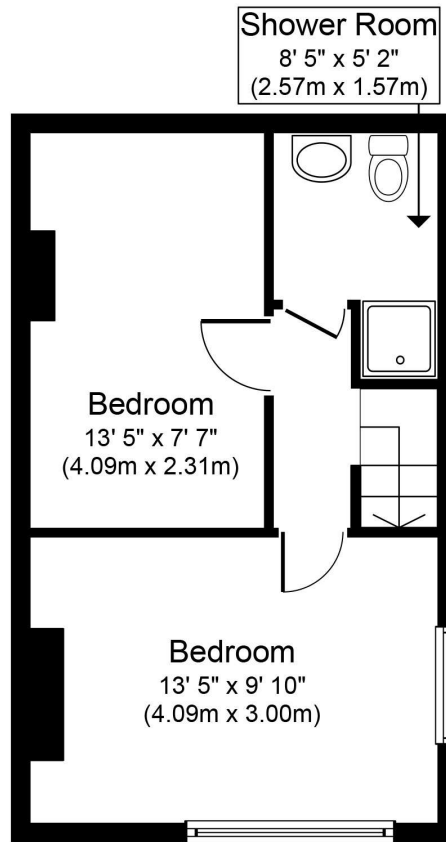

Ground Floor
Approximate Floor Area
316 sq. ft.
(29.4 sq. m.)

First Floor
Approximate Floor Area
316 sq. ft.
(29.4 sq. m.)

Second Floor
Approximate Floor Area
129 sq. ft.
(12.0 sq. m.)

Whilst every attempt has been made to ensure the accuracy of the floor plan contained here, measurements of doors, windows, rooms and any other items are approximate and no responsibility is taken for any error, omission, or mis-statement. This plan is for illustrative purposes only and should be used as such by any prospective purchaser or tenant. The services, systems and appliances shown have not been tested and no guarantee as to their operability or efficiency can be given.