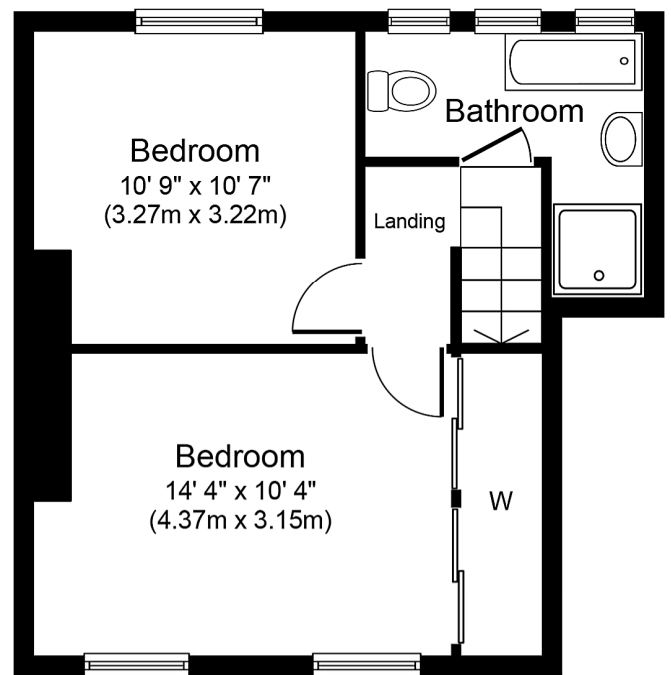

Ground Floor
Approximate Floor Area
502 sq. ft.
(46.6 sq. m.)

First Floor
Approximate Floor Area
365 sq. ft.
(33.9 sq. m.)

Whilst every attempt has been made to ensure the accuracy of the floor plan contained here, measurements of doors, windows, rooms and any other items are approximate and no responsibility is taken for any error, omission, or mis-statement. This plan is for illustrative purposes only and should be used as such by any prospective purchaser or tenant. The services, systems and appliances shown have not been tested and no guarantee as to their operability or efficiency can be given.