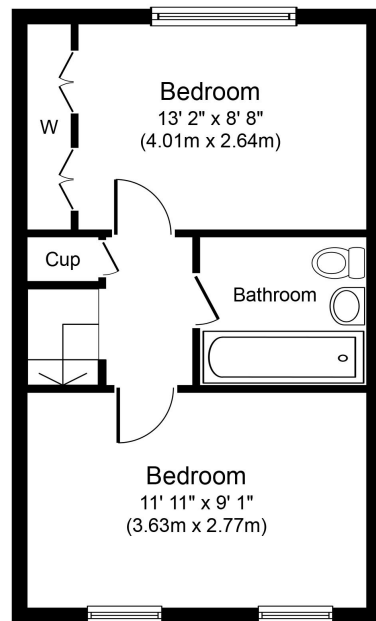

First Floor
Approximate Floor Area
353 sq. ft.
(32.8 sq. m.)