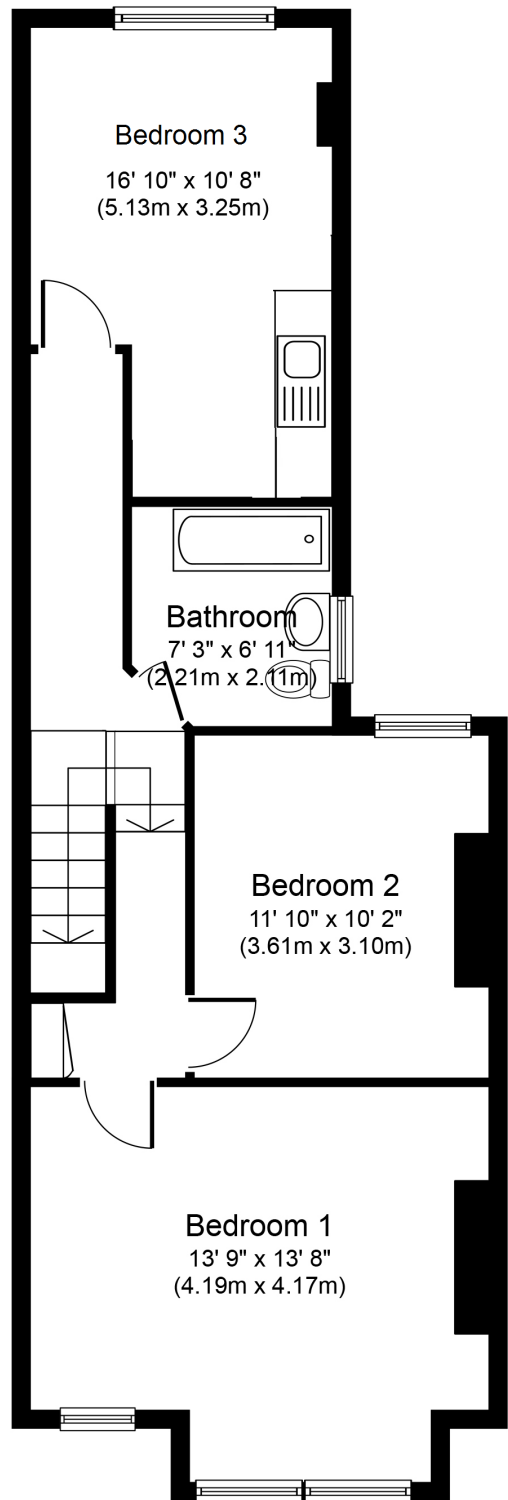

Ground Floor
Approximate Floor Area
644 sq. ft.
(59.8 sq. m.)

First Floor
Approximate Floor Area
644 sq. ft.
(59.8 sq. m.)

Whilst every attempt has been made to ensure the accuracy of the floor plan contained here, measurements of doors, windows, rooms and any other items are approximate and no responsibility is taken for any error, omission, or mis-statement. This plan is for illustrative purposes only and should be used as such by any prospective purchaser or tenant. The services, systems and appliances shown have not been tested and no guarantee as to their operability or efficiency can be given.