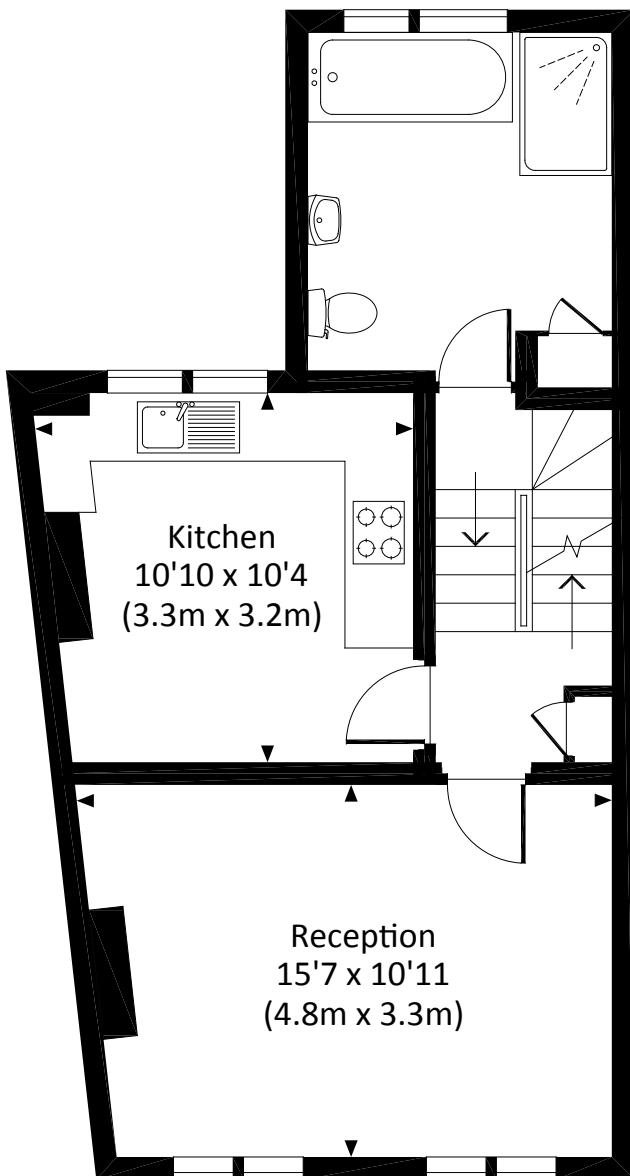

MOORE PARK ROAD, SW6

Approx. gross internal area

817 Sq Ft. / 75.9 Sq M.

GROUND FLOOR

FIRST FLOOR

SECOND FLOOR