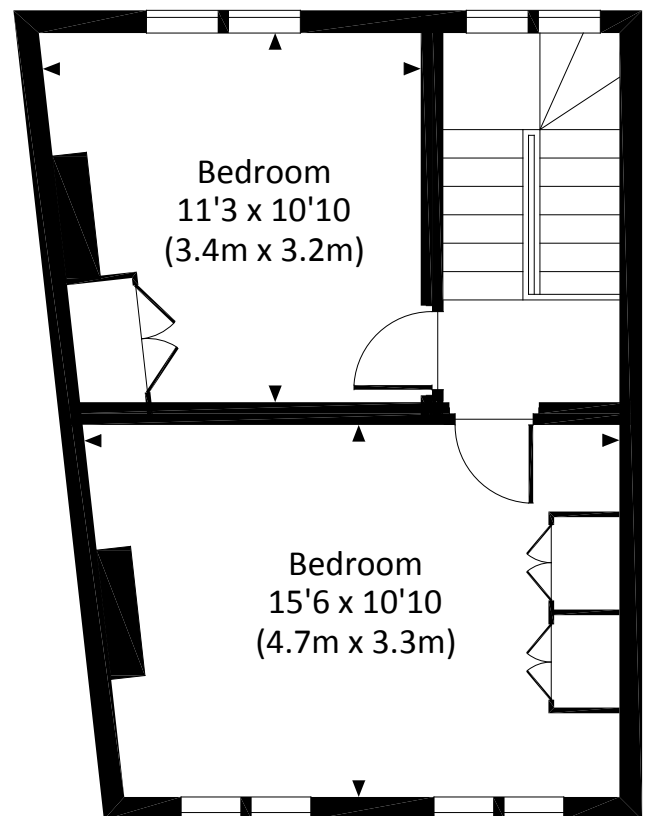

MOORE PARK ROAD, SW6

Approx. gross internal area

817 Sq Ft. / 75.9 Sq M.

GROUND FLOOR

FIRST FLOOR

SECOND FLOOR