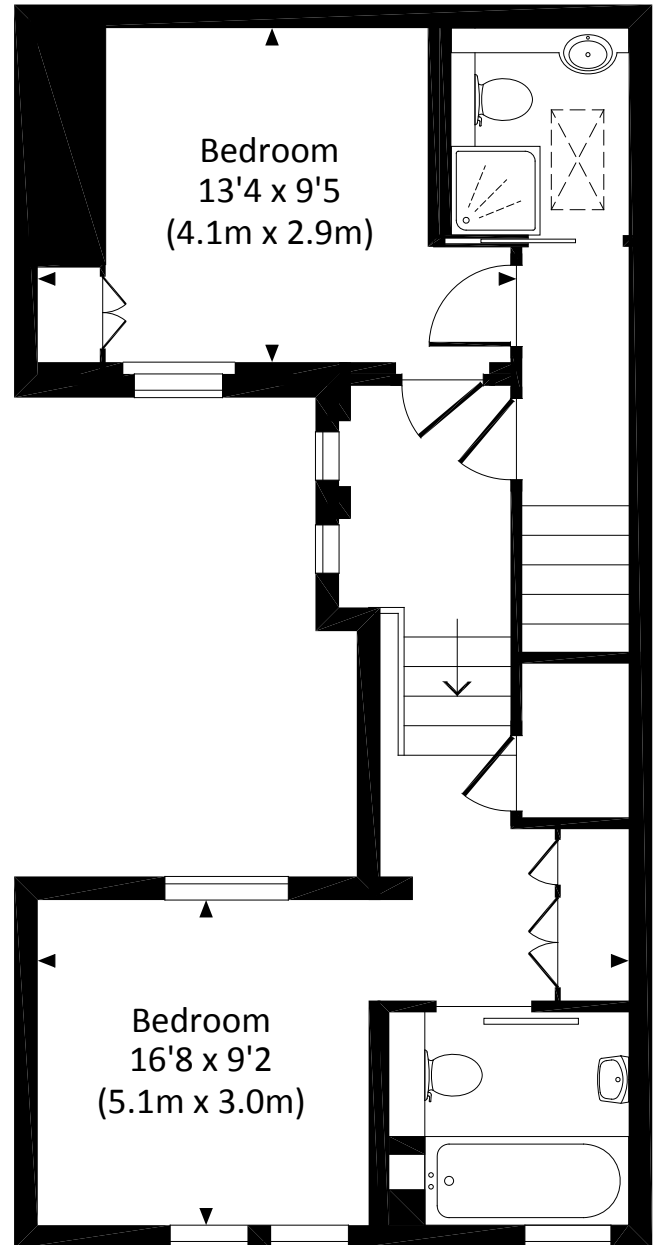

# JAGUAR HOUSE, PROTHERO ROAD, SW6

Approx. gross internal area

907 Sq Ft. / 84.3 Sq M.

GROUND FLOOR

FIRST FLOOR