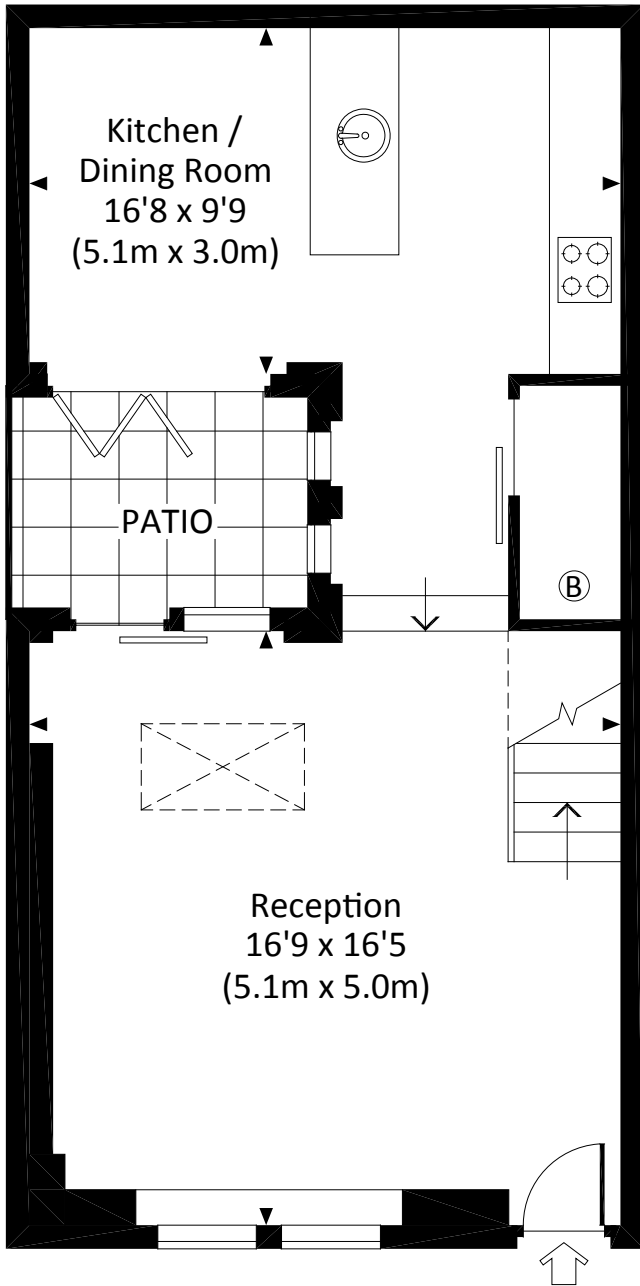

# JAGUAR HOUSE, PROTHERO ROAD, SW6

Approx. gross internal area

907 Sq Ft. / 84.3 Sq M.

GROUND FLOOR

FIRST FLOOR