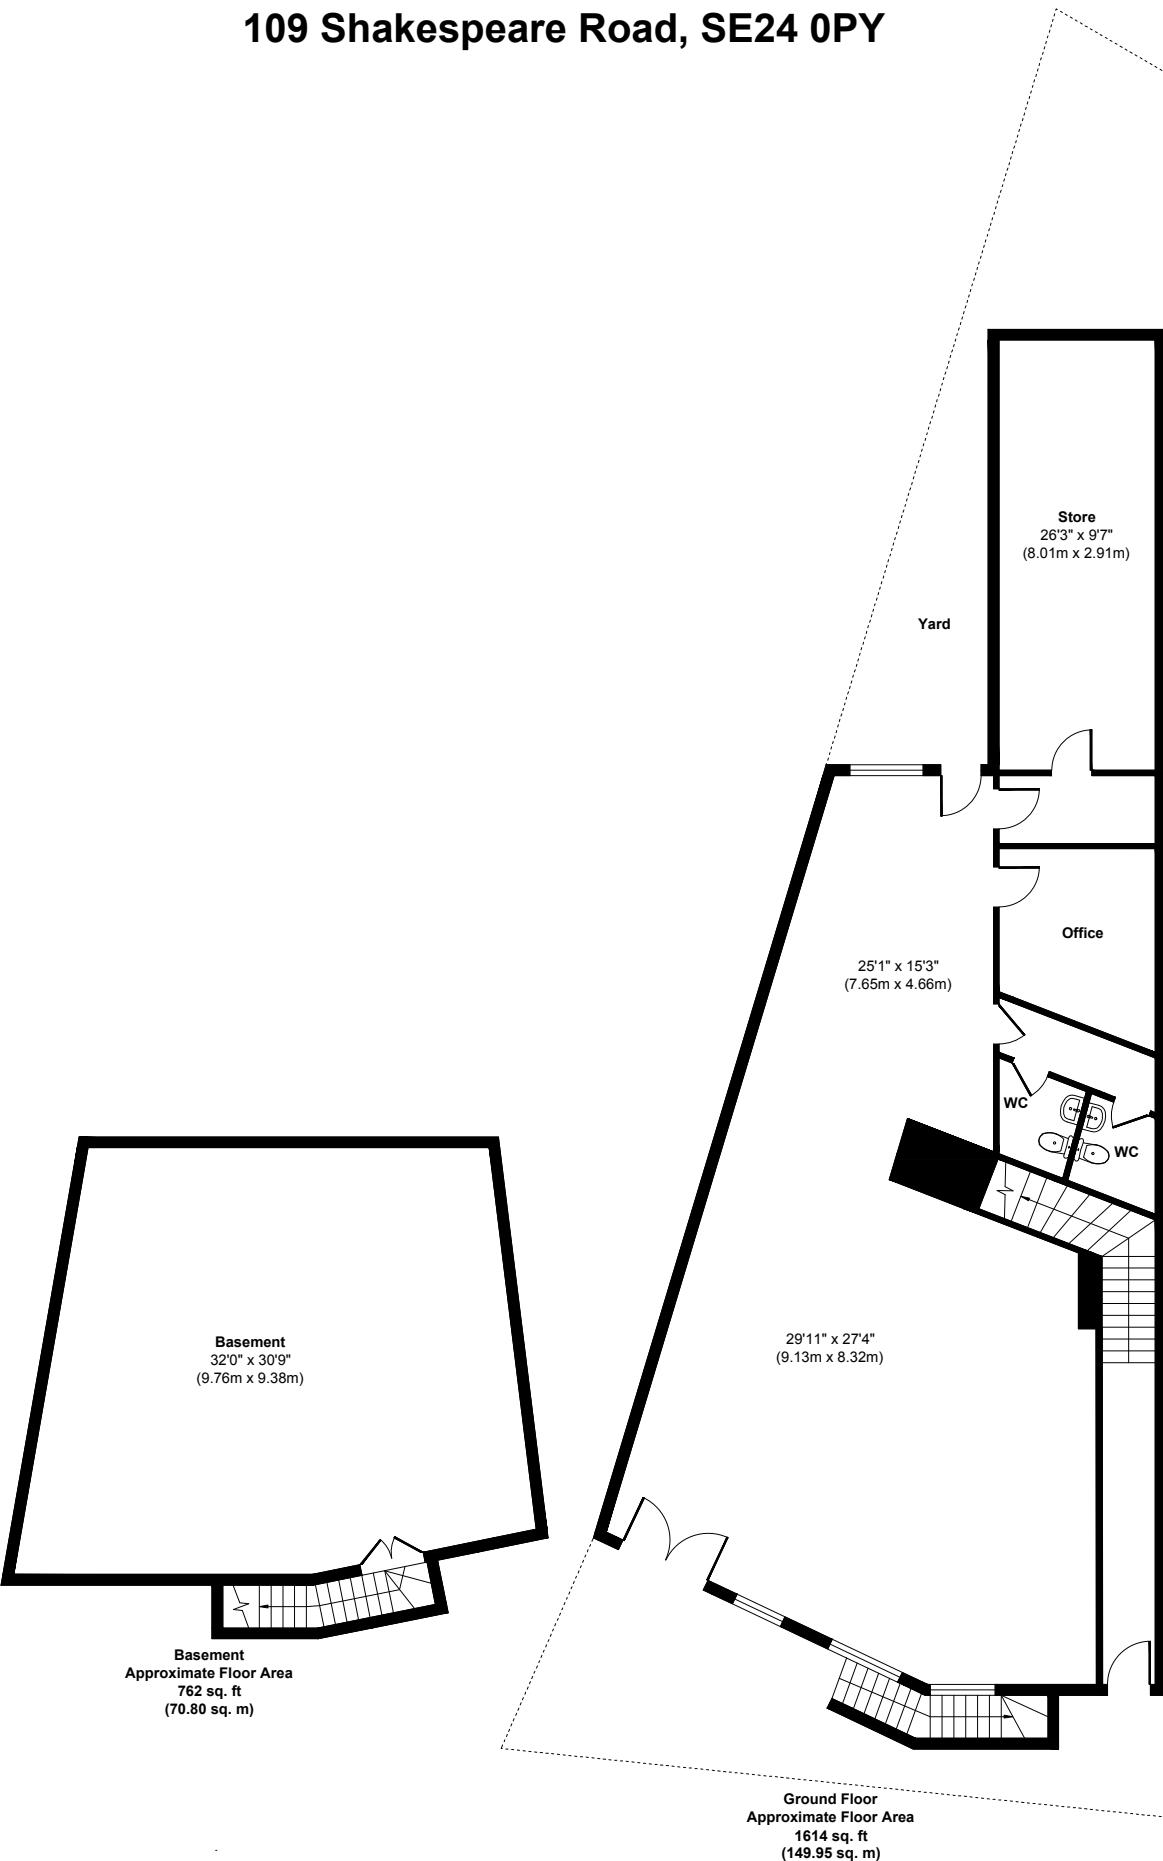

109 Shakespeare Road, SE24 0PY

Approx. Gross Internal Floor Area 2376 sq. ft / 220.74 sq. m

Floor plan shown is for guidance only and not to scale unless stated. Please check all measurements, dimensions and bearings before making decisions reliant on them.