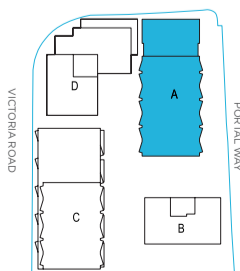

PORTAL WEST

6 Portal Way, North Acton, London W3

DRAWN: January 2023

**LEASE PLAN
1ST FLOOR**

SCALE 1:200 @ A3

**SITE PLAN
SCALE 1:2500**