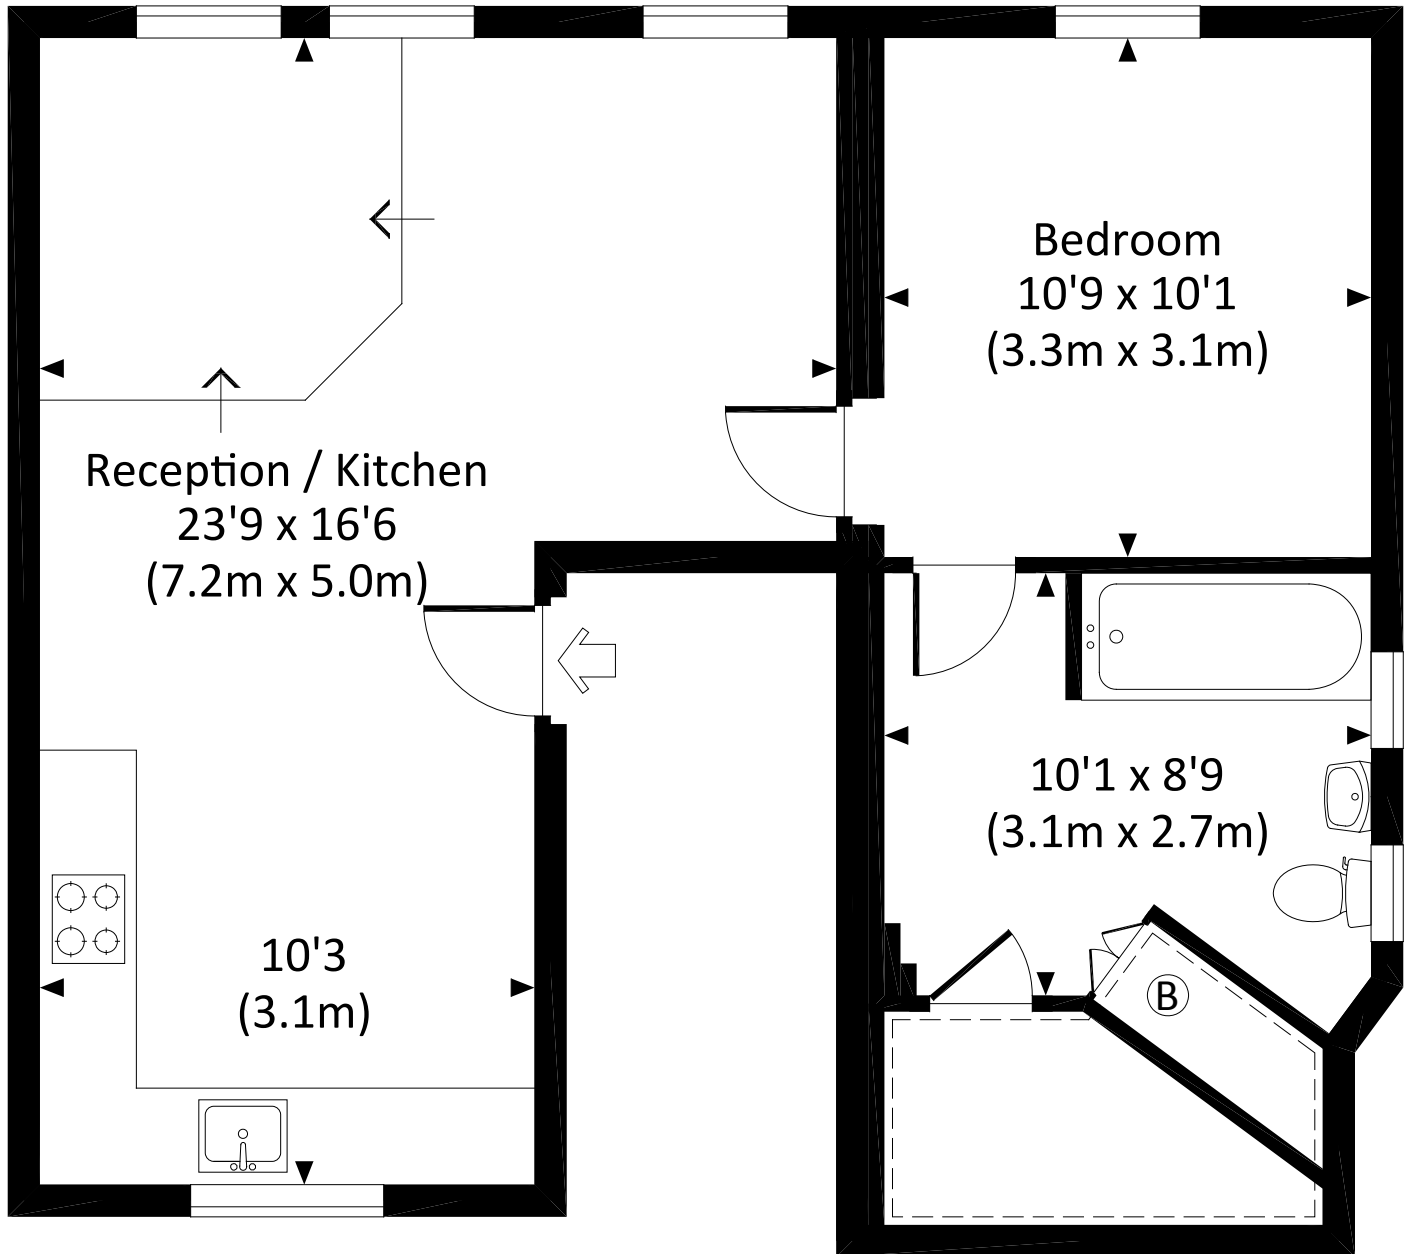

DAWES ROAD, SW6

Approx. gross internal area 516 Sq Ft. / 47.9 Sq M.

Approx. gross internal area 563 Sq Ft. / 52.3 Sq M. Inc. Restricted Height

FIRST FLOOR