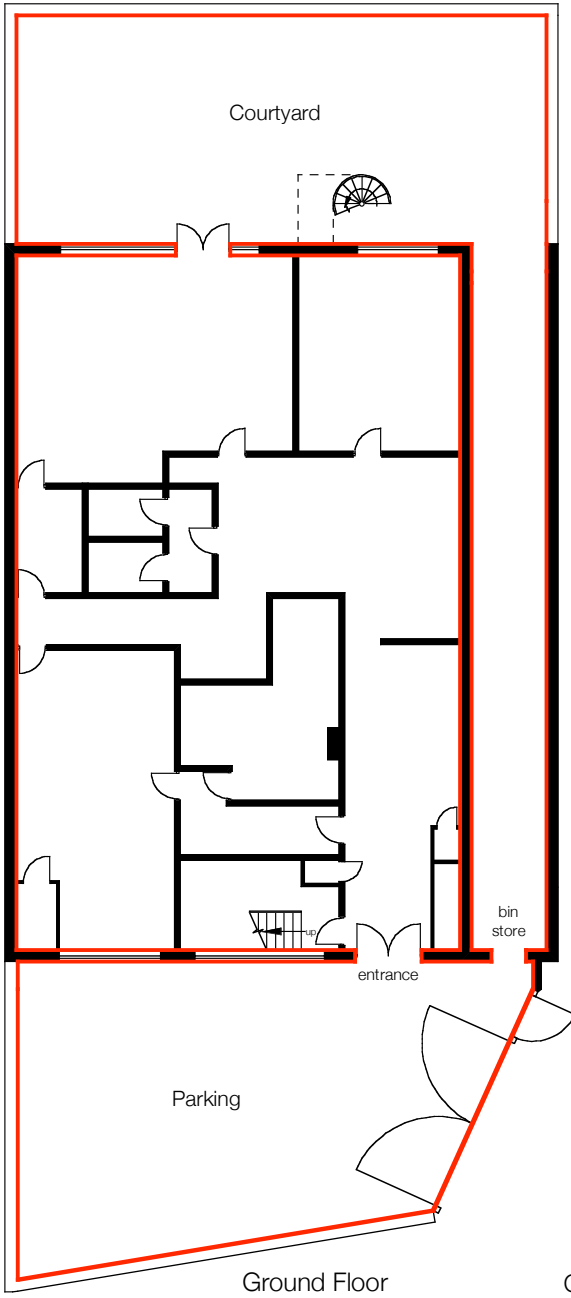

1 Springvale Terrace
London
W14 0AE

1:200

OS Map extract Crown Copyright
Metric Scale 1 : 1250
Location at Ground Floor Level