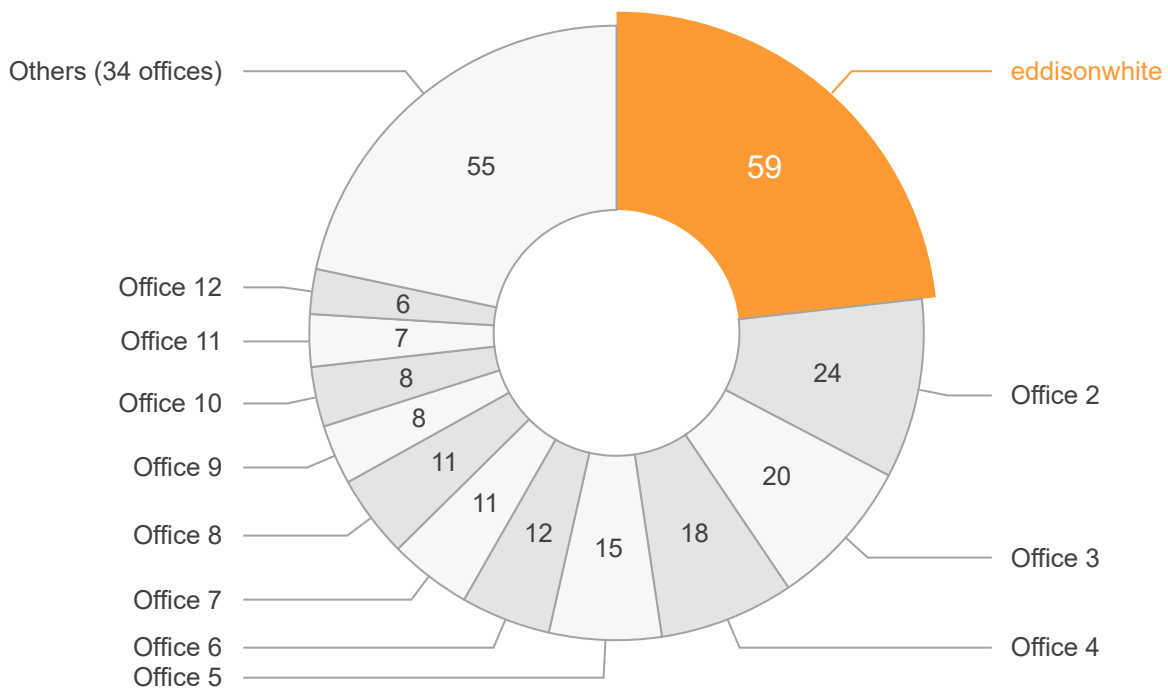

eddissonwhite
Colliers Wood

Sales agreed report
SW19 2 | CR4 3

The information below is based on the following filters:
Age: | Date: 01/01/2018 - 07/08/2018

1st
out of
46 offices

eddissonwhite
Colliers Wood