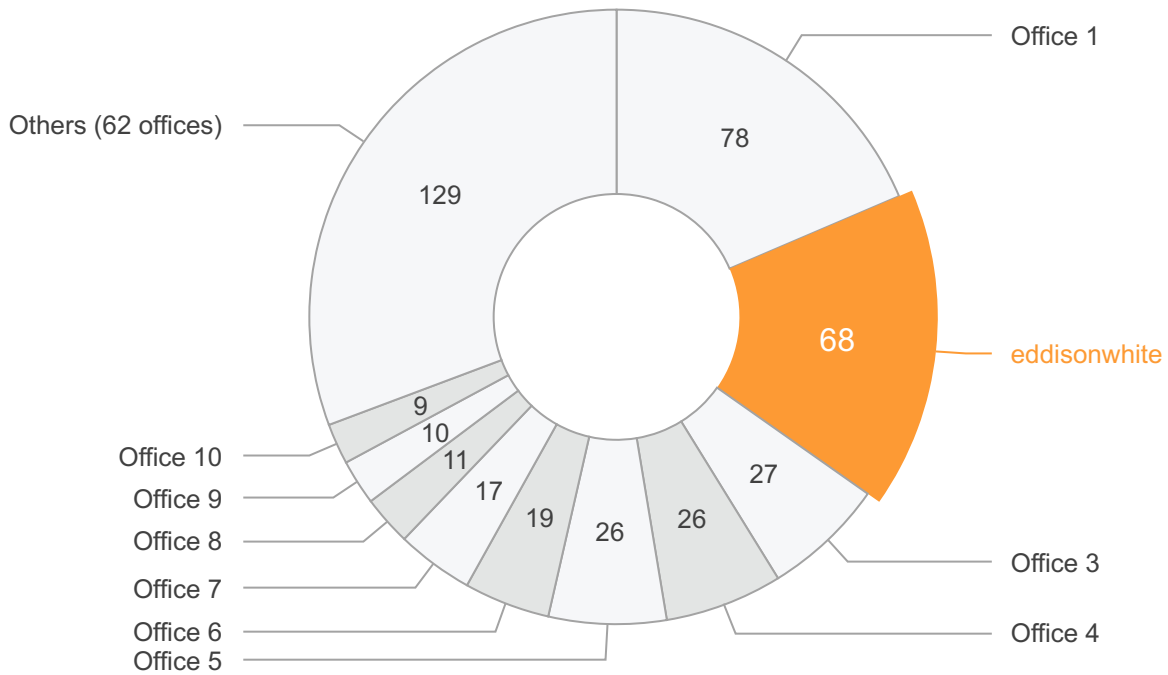

eddisonwhite  
Colliers Wood

Let agreed report  
SW19 2 | CR4 3

The information below is based on the following filters:  
Date: 01/01/2019 - 30/09/2019

**2<sup>nd</sup>**

out of  
**72** offices

**eddisonwhite**