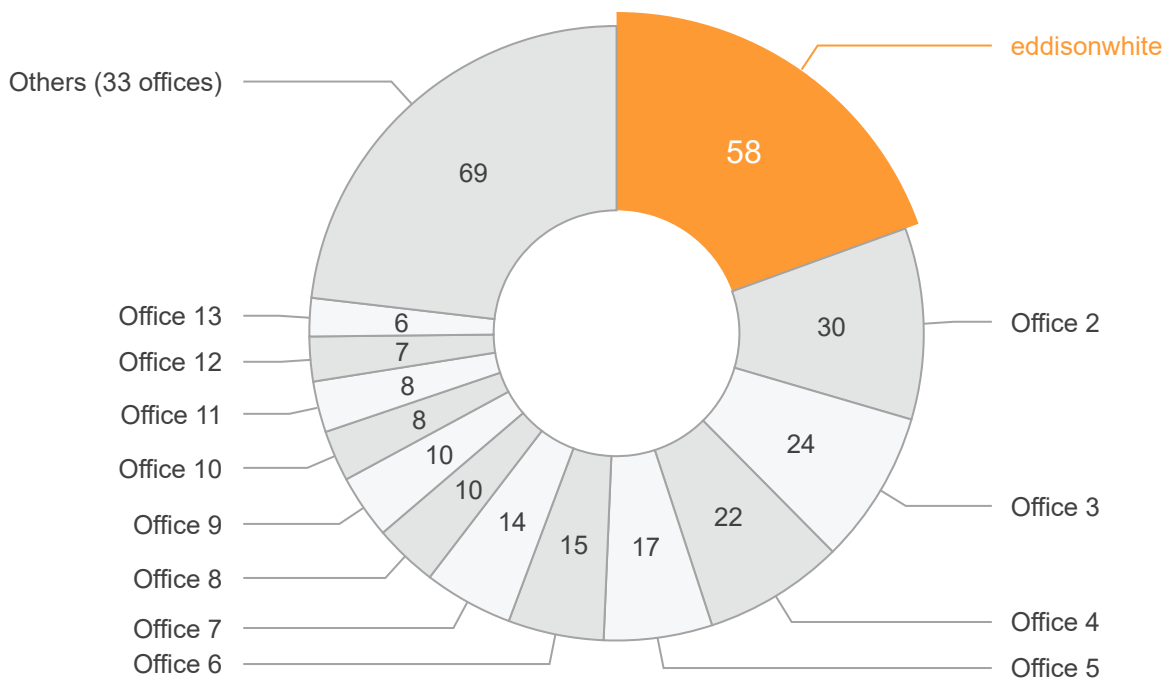

eddisonwhite
Colliers Wood

Sales agreed report
CR4 3 | SW19 2

The information below is based on the following filters:
Date: 01/01/2019 - 31/12/2019

1st

out of
46 offices

eddisonwhite

Colliers Wood

34 Christchurch Road, Colliers
Wood, London, SW19 2NX