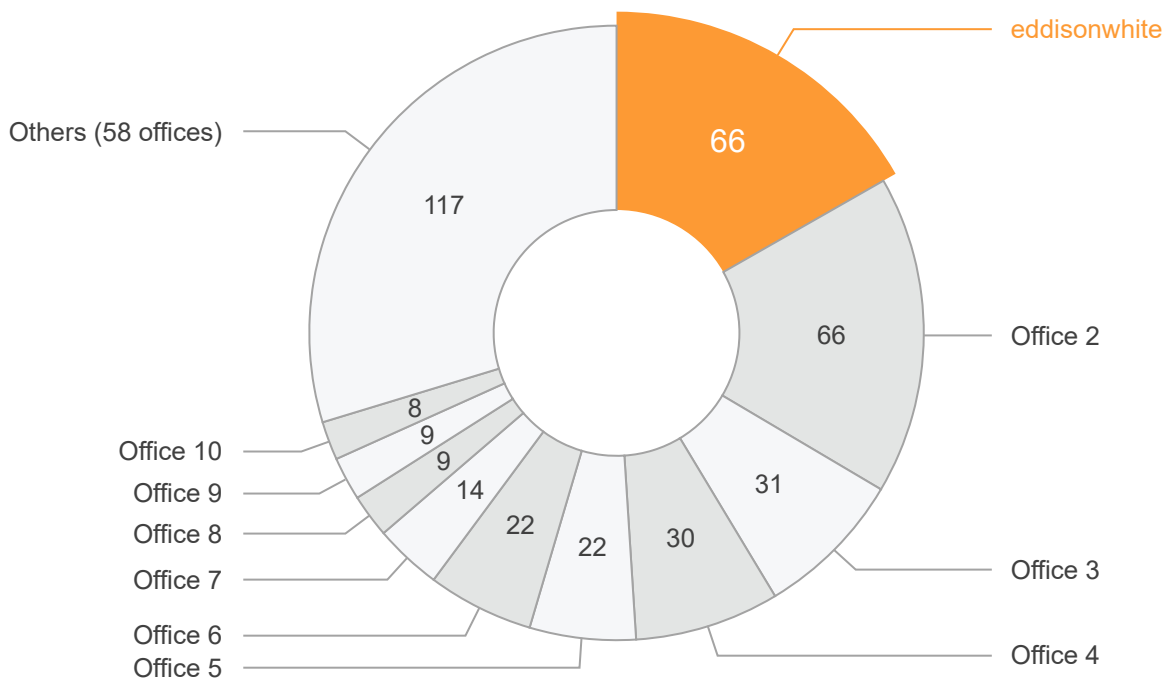

eddissonwhite
Colliers Wood

Let agreed report
SW19 2 | CR4 3

The information below is based on the following filters:
Date: 01/01/2018 - 07/08/2018

= 1st

out of
68 offices

eddissonwhite

Colliers Wood

34 Christchurch Road, Colliers
Wood, London, SW19 2NX