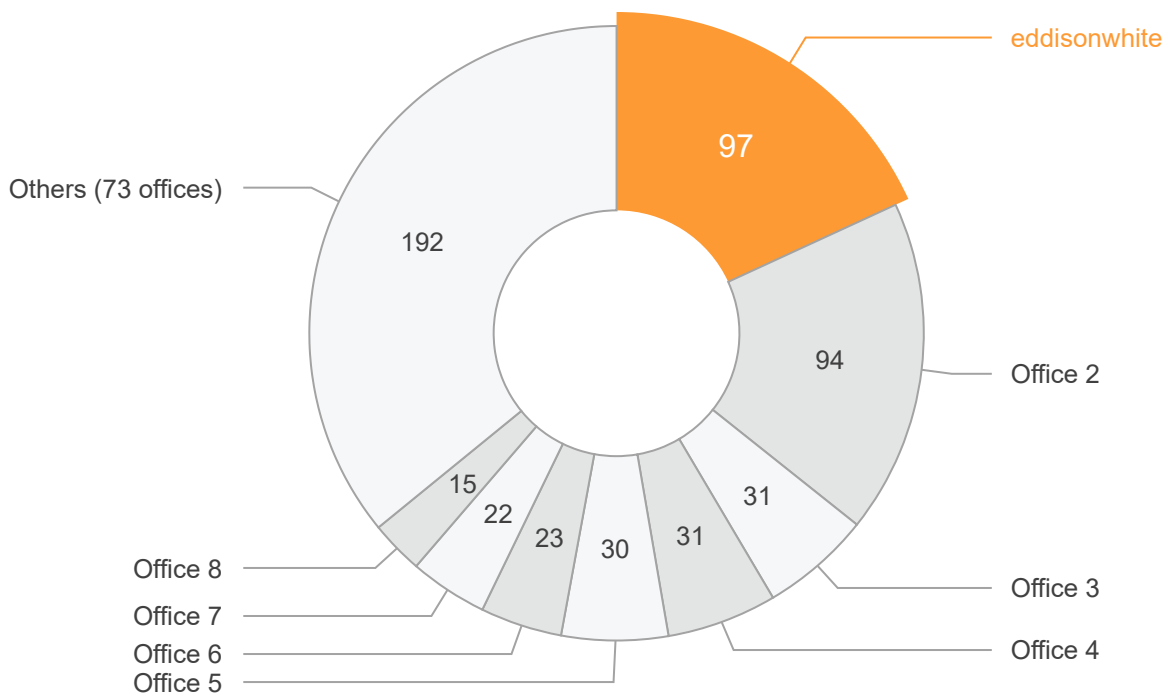

# eddissonwhite Colliers Wood

Let agreed report  
SW19 2 | CR4 3

The information below is based on the following filters:  
Date: 01/01/2019 - 31/12/2019

**1<sup>st</sup>**  
out of  
**81** offices

**eddissonwhite**  
Colliers Wood