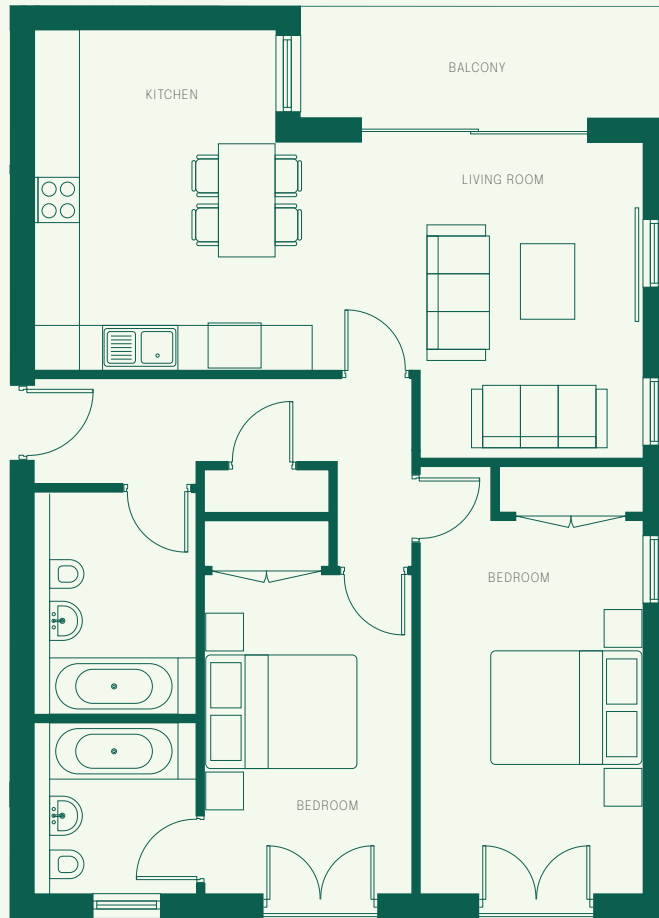

Apartment Nine

Second Floor

2 BEDROOM

911 sqft // 84.6m²

32

**DISCLAIMER : Floor plans are intended to give a general indication of the proposed layout only.*