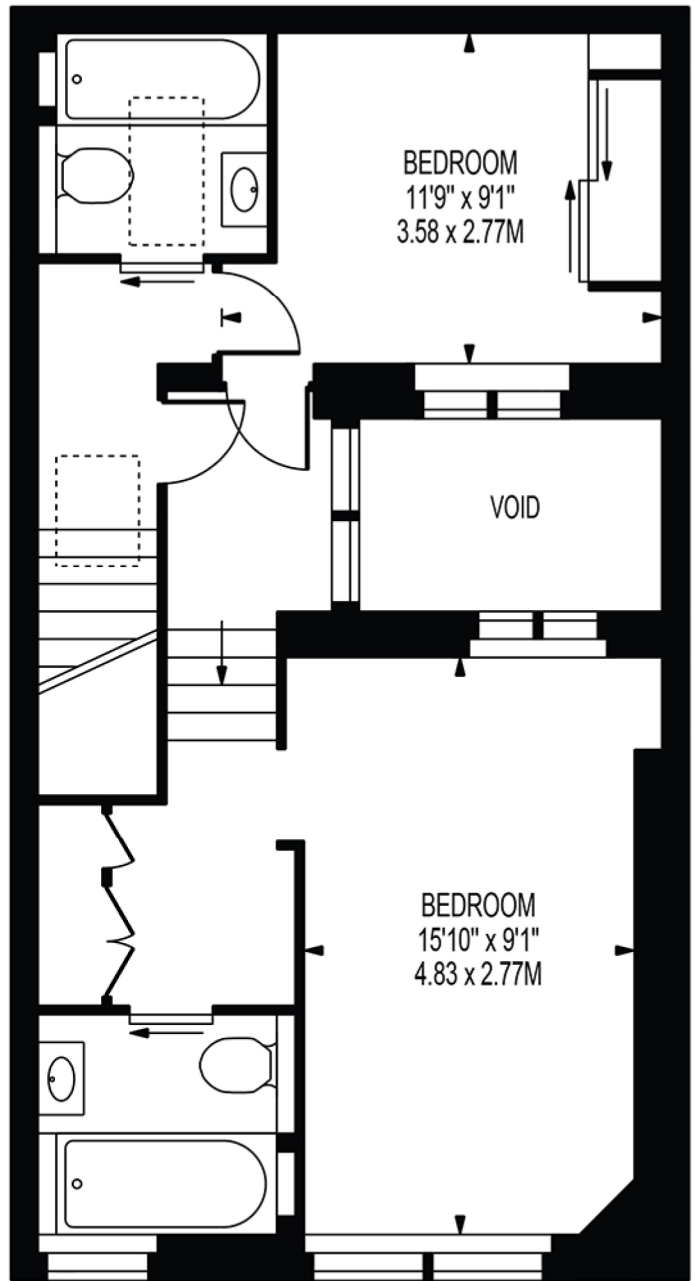

# JAGUAR HOUSE

APPROXIMATE GROSS INTERNAL FLOOR AREA: 969 SQ FT - 90.02 SQ M  
(EXCLUDING VOID)

GROUND FLOOR

FIRST FLOOR

FOR ILLUSTRATION PURPOSES ONLY

THIS FLOOR PLAN SHOULD BE USED AS A GENERAL OUTLINE FOR GUIDANCE ONLY AND DOES NOT CONSTITUTE IN WHOLE OR IN PART AN OFFER OR CONTRACT. ANY INTENDING PURCHASER OR LESSEE SHOULD SATISFY THEMSELVES BY INSPECTION, SEARCHES, ENQUIRIES AND FULL SURVEY AS TO THE CORRECTNESS OF EACH STATEMENT. ANY AREAS, MEASUREMENTS OR DISTANCES QUOTED ARE APPROXIMATE AND SHOULD NOT BE USED TO VALUE A PROPERTY OR BE THE BASIS OF ANY SALE OR LET.