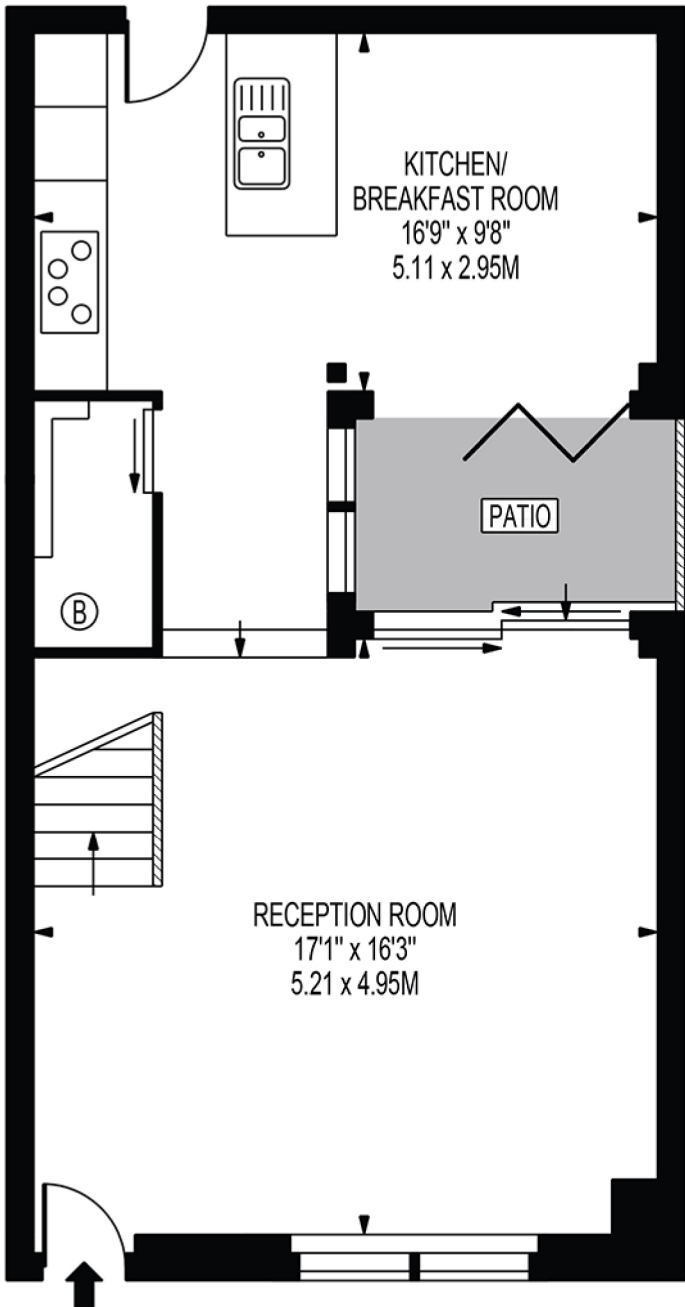

# JAGUAR HOUSE

APPROXIMATE GROSS INTERNAL FLOOR AREA: 969 SQ FT - 90.02 SQ M  
(EXCLUDING VOID)

GROUND FLOOR

FIRST FLOOR

FOR ILLUSTRATION PURPOSES ONLY

THIS FLOOR PLAN SHOULD BE USED AS A GENERAL OUTLINE FOR GUIDANCE ONLY AND DOES NOT CONSTITUTE IN WHOLE OR IN PART AN OFFER OR CONTRACT. ANY INTENDING PURCHASER OR LESSEE SHOULD SATISFY THEMSELVES BY INSPECTION, SEARCHES, ENQUIRIES AND FULL SURVEY AS TO THE CORRECTNESS OF EACH STATEMENT. ANY AREAS, MEASUREMENTS OR DISTANCES QUOTED ARE APPROXIMATE AND SHOULD NOT BE USED TO VALUE A PROPERTY OR BE THE BASIS OF ANY SALE OR LET.