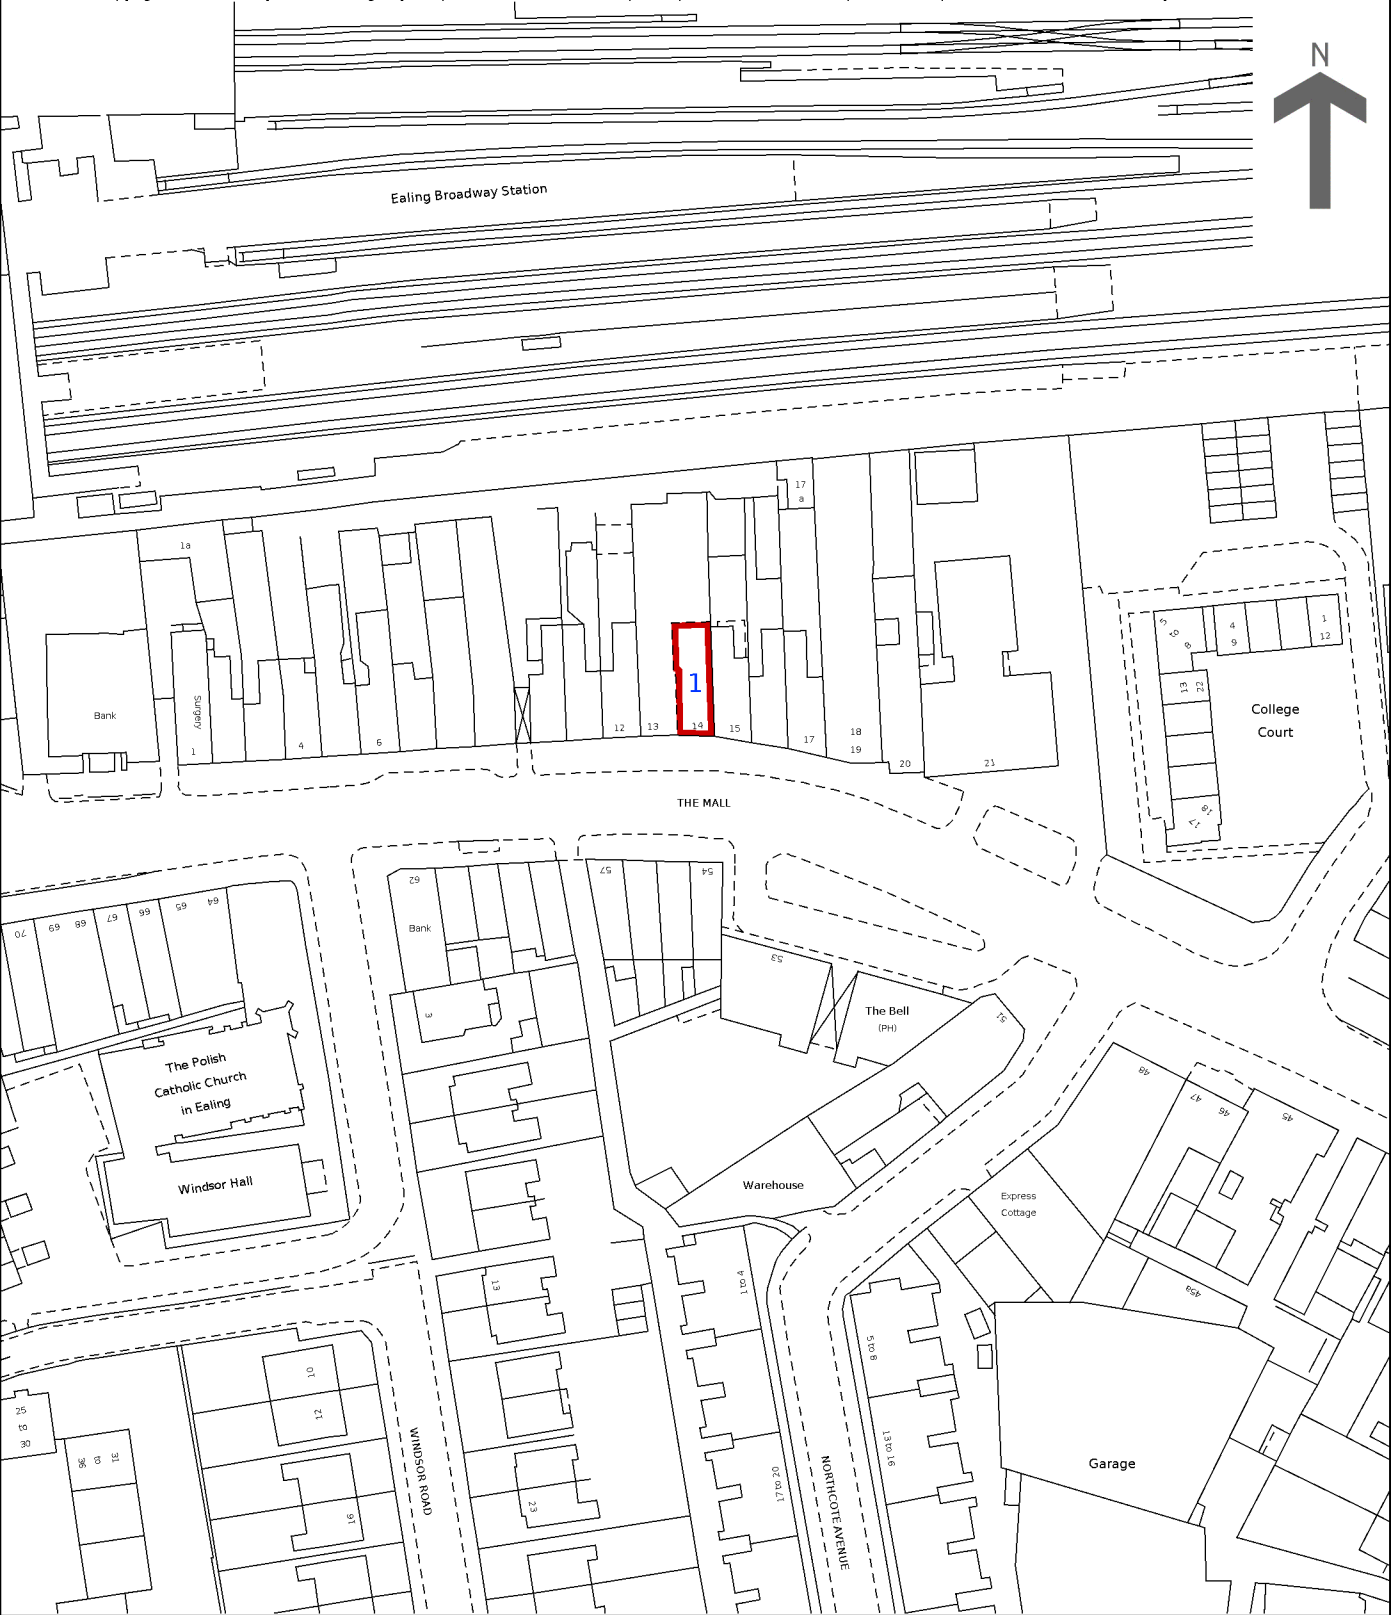

# HM Land Registry Current title plan

Title number **AGL85492**  
Ordnance Survey map reference **TQ1880NW**  
Scale **1:1250**  
Administrative area **Ealing**

© Crown Copyright. Produced by HM Land Registry. Reproduction in whole or in part is prohibited without the prior written permission of Ordnance Survey. Licence Number 100026316

**This is a copy of the title plan on 23 FEB 2022 at 11:52:54. This copy does not take account of any application made after that time even if still pending in HM Land Registry when this copy was issued.**

**HM Land Registry endeavours to maintain high quality and scale accuracy of title plan images. The quality and accuracy of any print will depend on your printer, your computer and its print settings. This title plan shows the general position, not the exact line, of the boundaries. It may be subject to distortions in scale. Measurements scaled from this plan may not match measurements between the same points on the ground.**