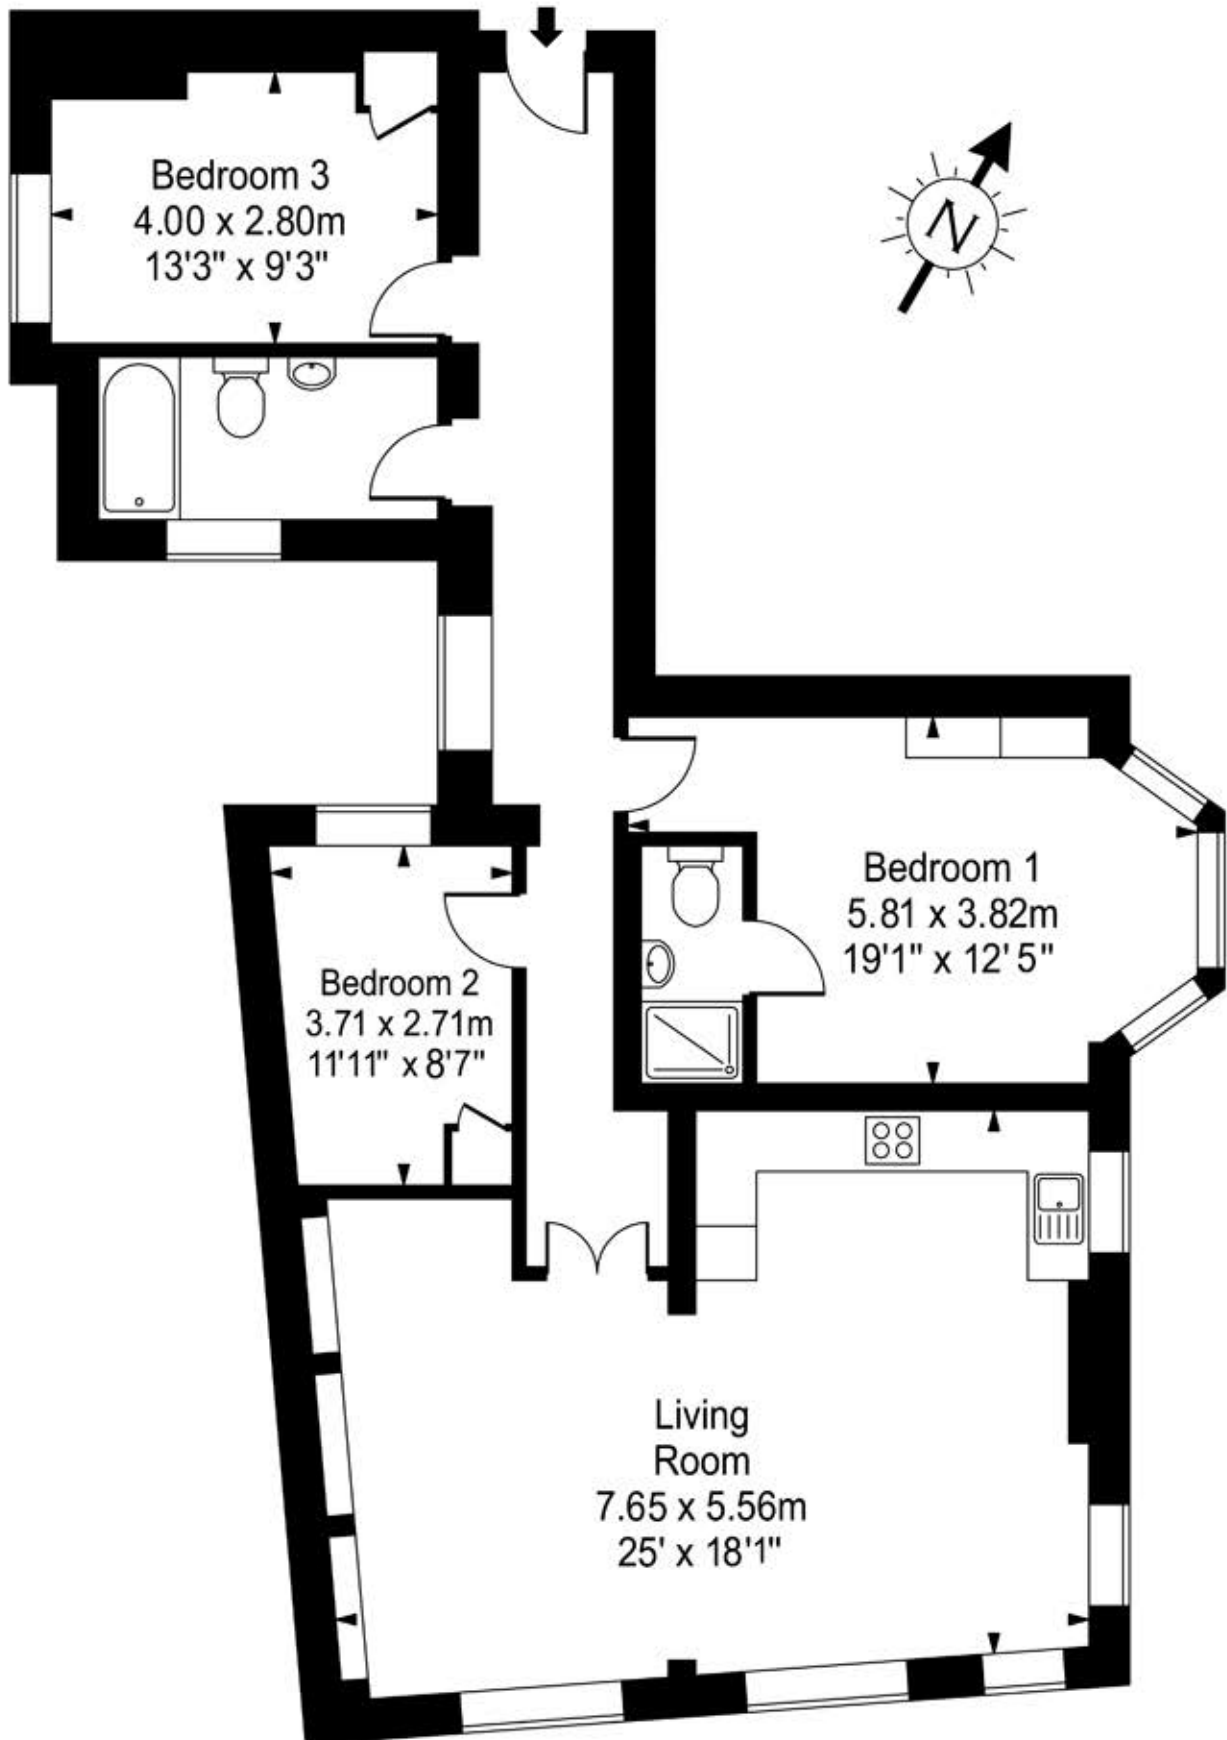

Palace Mansions

Approx. Gross Internal Area

114 Sq M - 1230 Sq Ft

Every attempt is made to assure accuracy, however measurements are approximate and for illustrative purposes only. Not to scale.