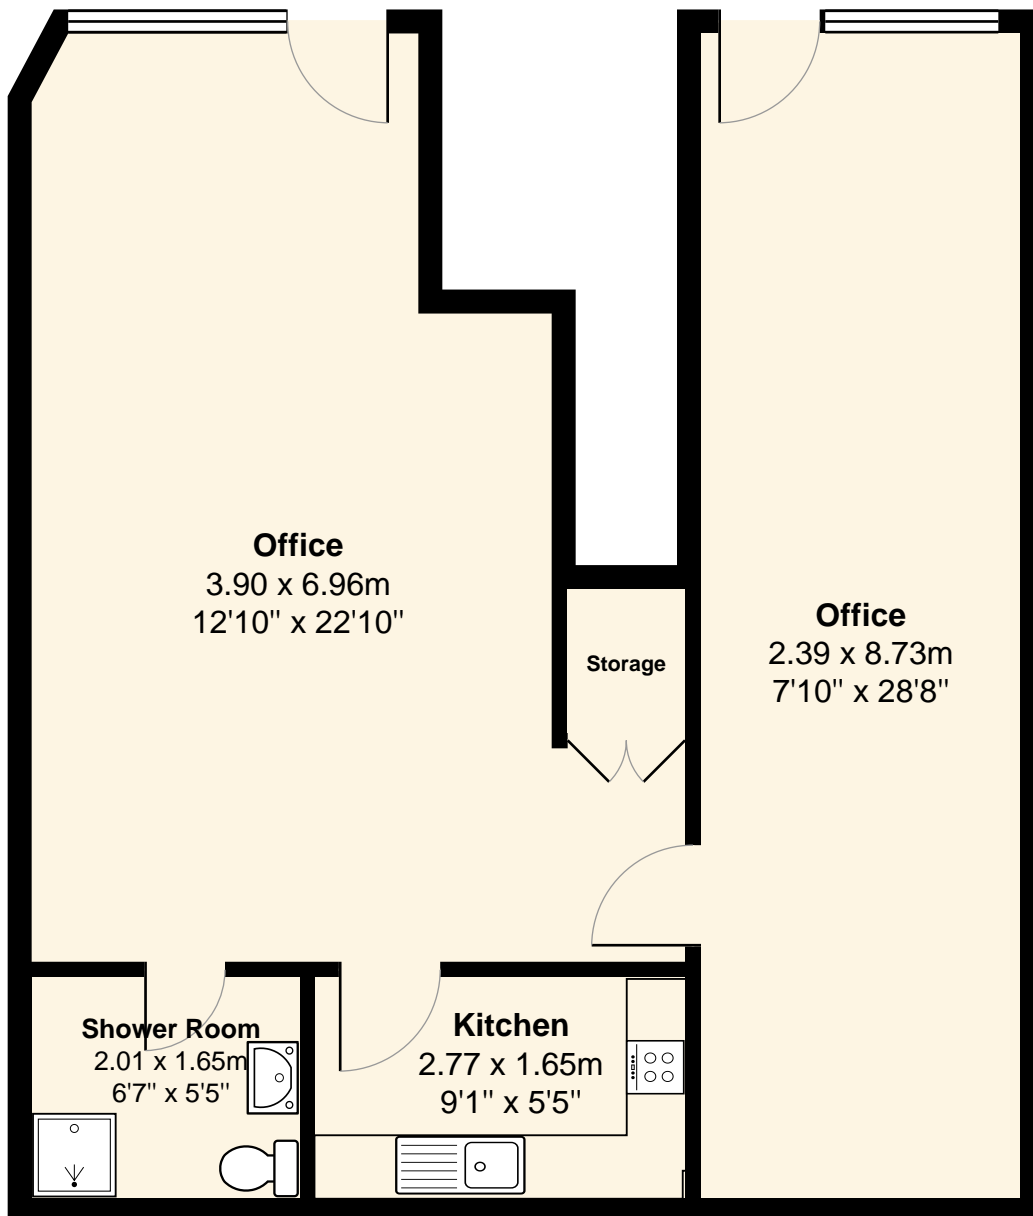

8 hansard Mews

Total Floor Area: 57.9 m² ... 623 ft²

Whilst every attempt has been made to ensure the accuracy of the floor plan contained here, measurements of doors, windows, rooms and any other items are approximate and no responsibility is taken for any error, omission or mis-statement. This plan is for illustrative purposes only and should be used as such by any prospective purchaser. The services, systems and appliances shown have not been tested and no guarantee as to their operability or efficiency can be given.