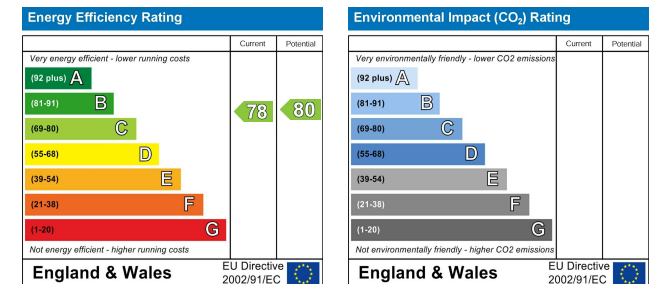

Viewing

Please contact our Wayne & Silver Lettings Office on 020 7431 4488 if you wish to arrange a viewing appointment for this property or require further information.

The particulars are set out as a general outline only for the guidance of intended purchasers or lessees, and do not constitute, any part of a contract. Nothing in these particulars shall be deemed to be a statement that the property is in good structural condition or otherwise nor that any of the services, appliances, equipment or facilities are in good working order. Purchasers should satisfy themselves of this prior to purchasing.

41 Heath Street, Hampstead, London, NW3 6UA
Tel: 020 7431 4488 Email: info@wayne-silver.com wayne-silver.com