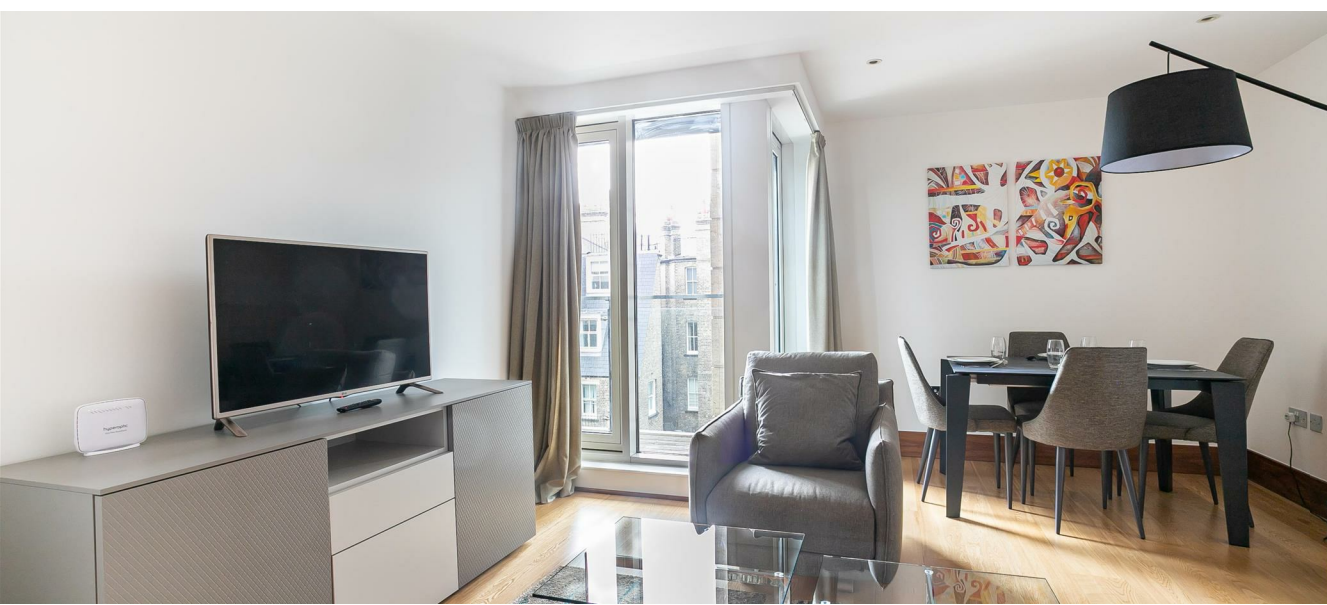

WAYNE & SILVER

219 Baker Street, London, NW1 6XE

£900 Per Week

£900 Per Week

219 Baker Street

London, NW1 6XE

Parkview Residence in Marylebone is located in the heart of the City of Westminster, enjoying close proximity to two of London's most beautiful parks, Hyde Park and Regent's Park, With Mayfair, Piccadilly and Oxford Street only a short walk from your front door you can be enjoying some of the finest dining, retail and entertainment in the world.

All apartments have been finished to exceptional standards, incorporating a high specification and equally impressive communal areas. Each apartment comprises bespoke fitted kitchens, high quality marble bathrooms and contemporary finishes throughout. All have climate control, 24-hour security and concierge services. A selection of furnished apartments are available containing custom design fittings and finishes with a range of 1,2,3 and 4 bed apartments available