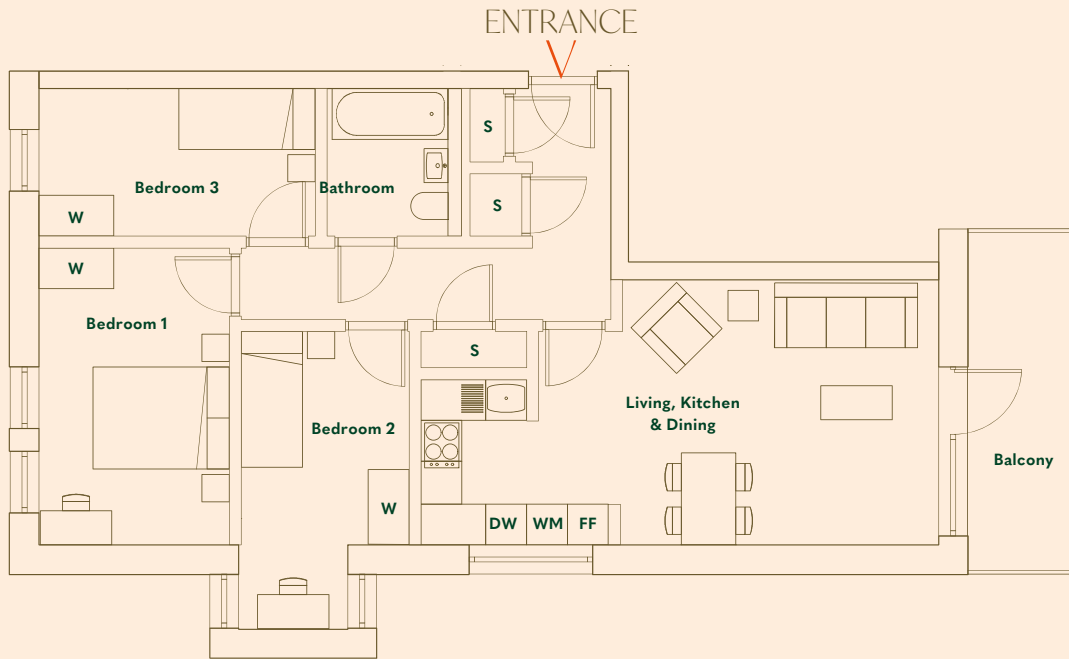

# FIRST FLOOR, SECOND FLOOR

1-02, 2-02 | 3 BEDROOM | 77.3 sqm

ROOM	METRIC	IMPERIAL
Living, Kitchen & Dining	30 sqm	323 sqft
Bedroom 1	12 sqm	129 sqft
Bedroom 2	10 sqm	101 sqft
Bedroom 3	9 sqm	97 sqft