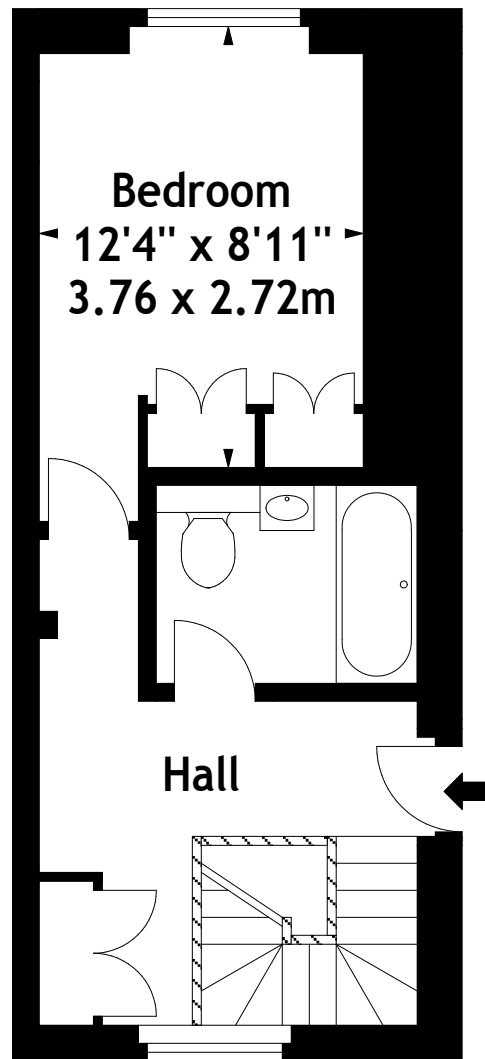

Hope House,  
St. Peters Road, W6  
Approx. Gross Internal Area  
611 Sq Ft - 56.76 Sq M

Lower Ground Floor

Upper Ground Floor

This plan is for layout guidance only. Not drawn to scale unless stated.  
Windows & door openings are approximate. Whilst every care is taken in the preparation of this plan, please check all dimensions, shapes & compass bearings before making any decisions reliant upon them.