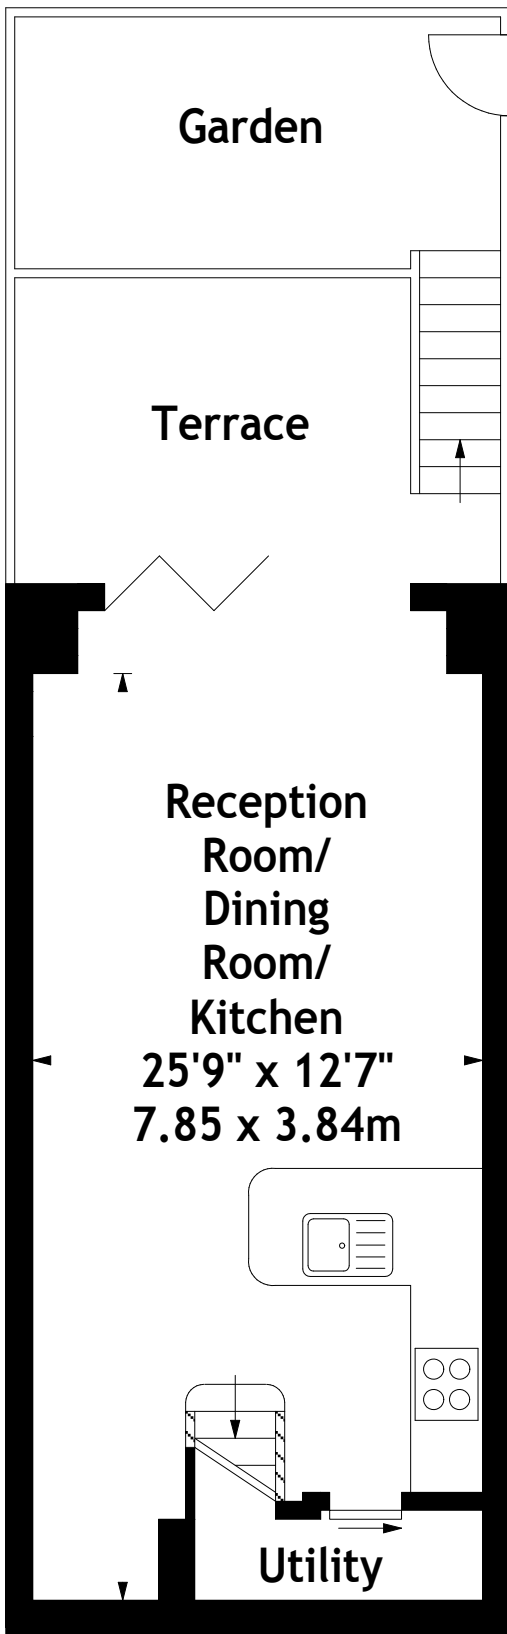

Hope House,  
St. Peters Road, W6  
Approx. Gross Internal Area  
611 Sq Ft - 56.76 Sq M

Lower Ground Floor

Upper Ground Floor

This plan is for layout guidance only. Not drawn to scale unless stated.  
Windows & door openings are approximate. Whilst every care is taken in the preparation of this plan, please check all dimensions, shapes & compass bearings before making any decisions reliant upon them.