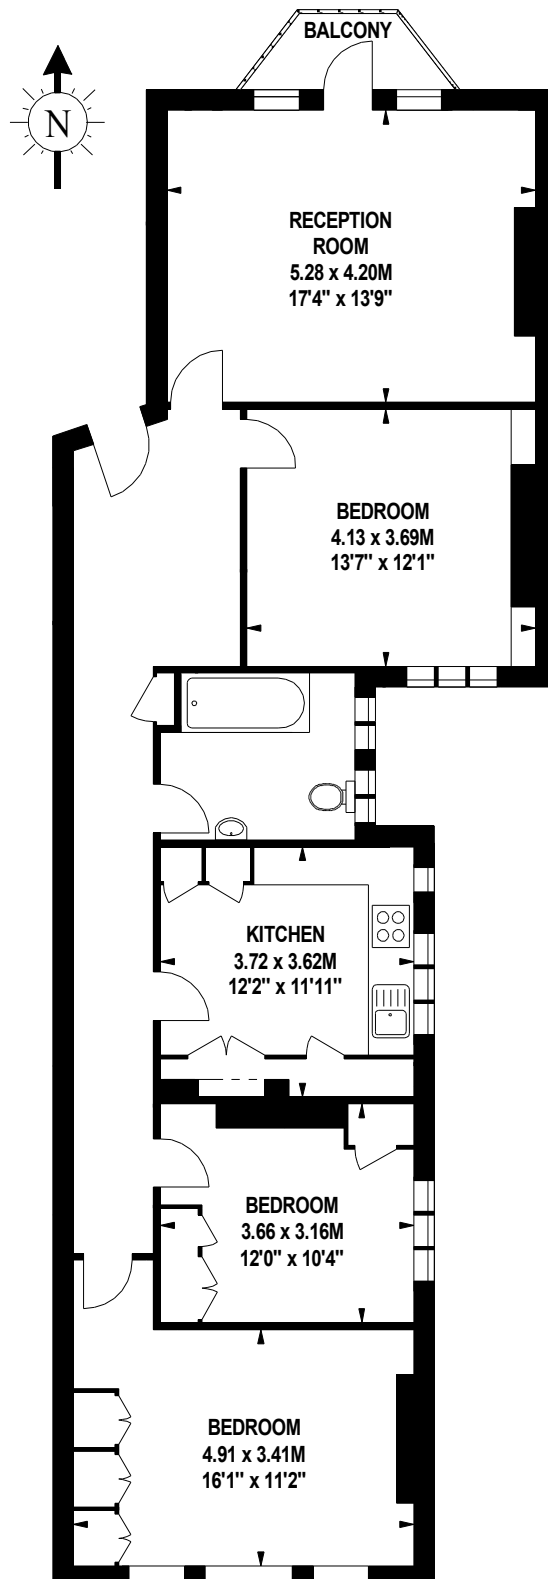

Prebend Mansions, W4

Approximate gross internal area

108.14 sq m / 1164 sq ft

Third Floor

The floor plan is not to scale and measurements and areas shown are approximate and therefore should be used for illustrative purposes only.