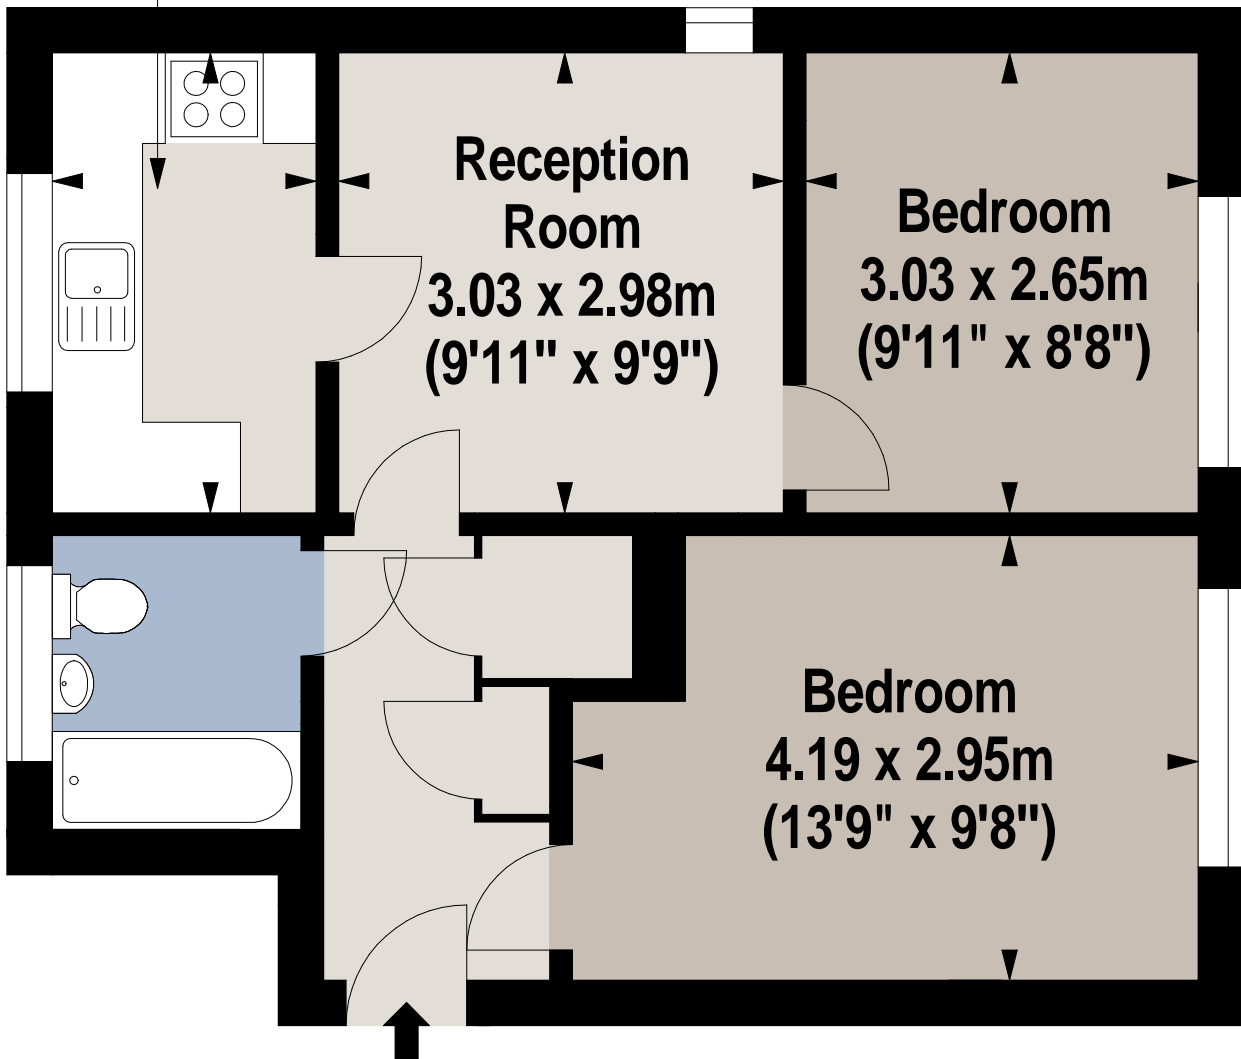

Kitchen
3.03 x 1.81m
(9'11" x 5'11")

Ground Floor