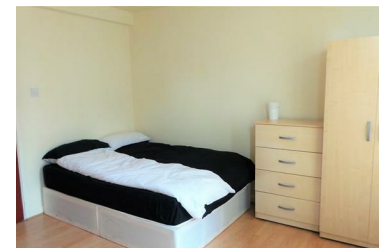

315A Bethnal Green Road, London, E2 6AH

£1,650 Per month

City Lord is very pleased to present a spacious two bedroom flat located in heart of Bethnal Green. The flat is located 4/5 minutes walking distance from Bethnal Tube Station and 7-8 minutes from Shoreditch High Street Station. It's a beautiful flat with one large living room (which may be used as a master bedroom) and two double rooms. Wonderful location, ideal for working professionals, within close proximity to Shoreditch and Liverpool Street.

2 Double Rooms

* Separate Living Room (can be used as a 3rd bedroom)

* Laminate and Carpet Flooring

* Double Glazing

* Central Heating

41 Burdett Road, London, E3 4TN

Tel: 02089804988 Email: lettings@citylord.co.uk www.citylord.co.uk