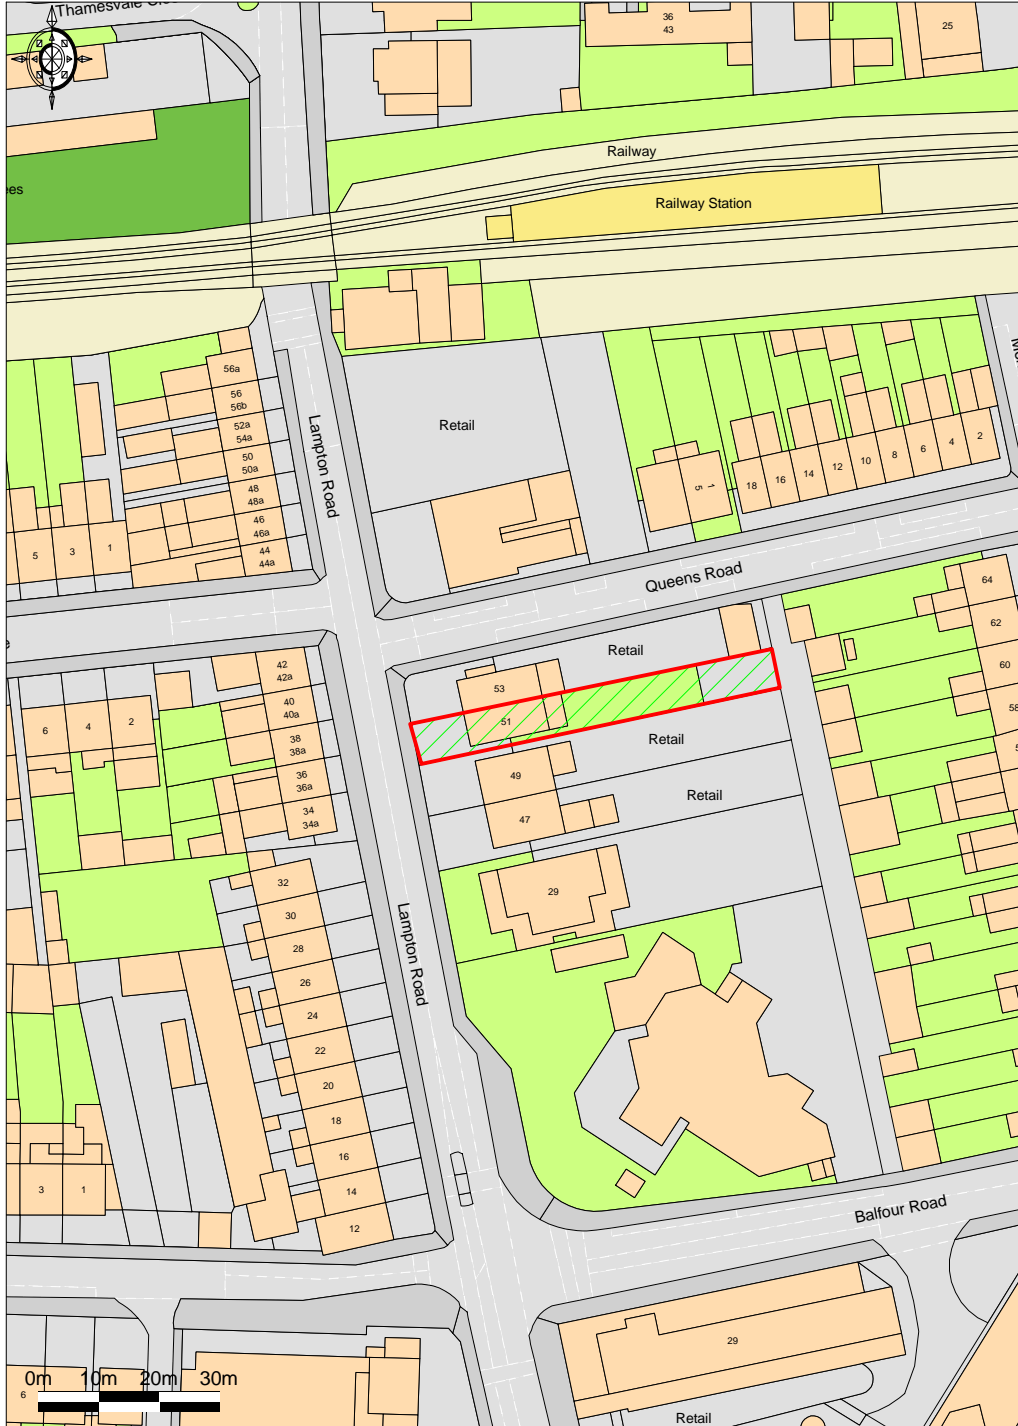

51 Lampton Road Hounslow TW3 1JG

© UKMap Copyright The GeoInformation Group 2015
Licence No. LANDMLON100003121118. Plotted Scale - 1:1250

Site Area of approx. 409 sq M