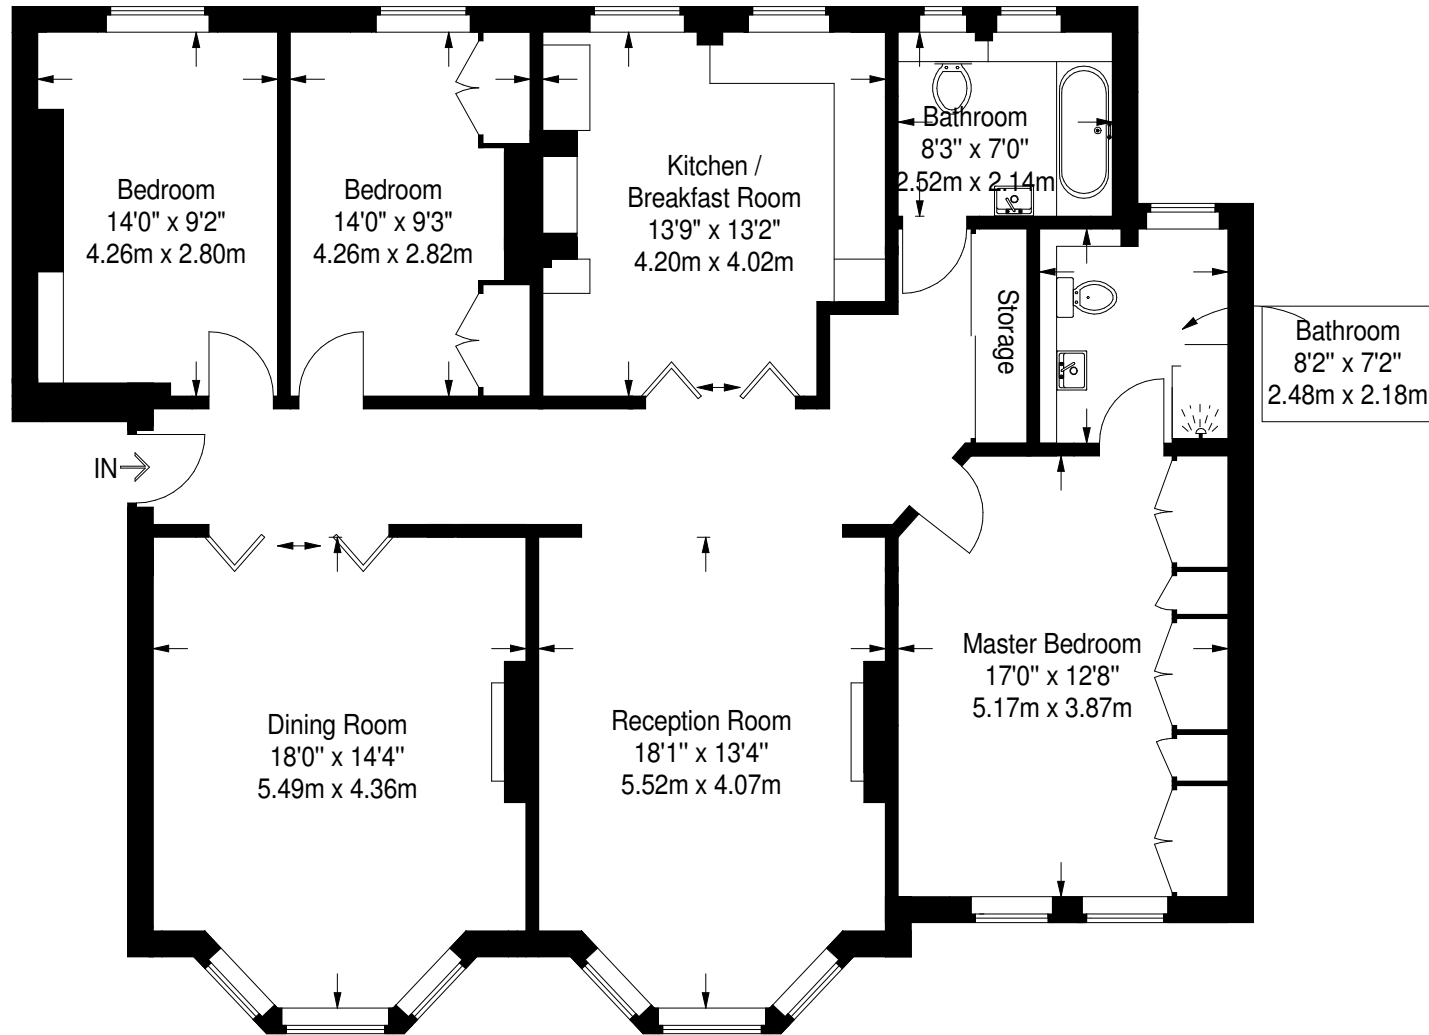

# Sutton Court, Chiswick W4 3EE

Approximate Gross Internal Area = 136.9 sq m / 1474 sq ft

## First Floor