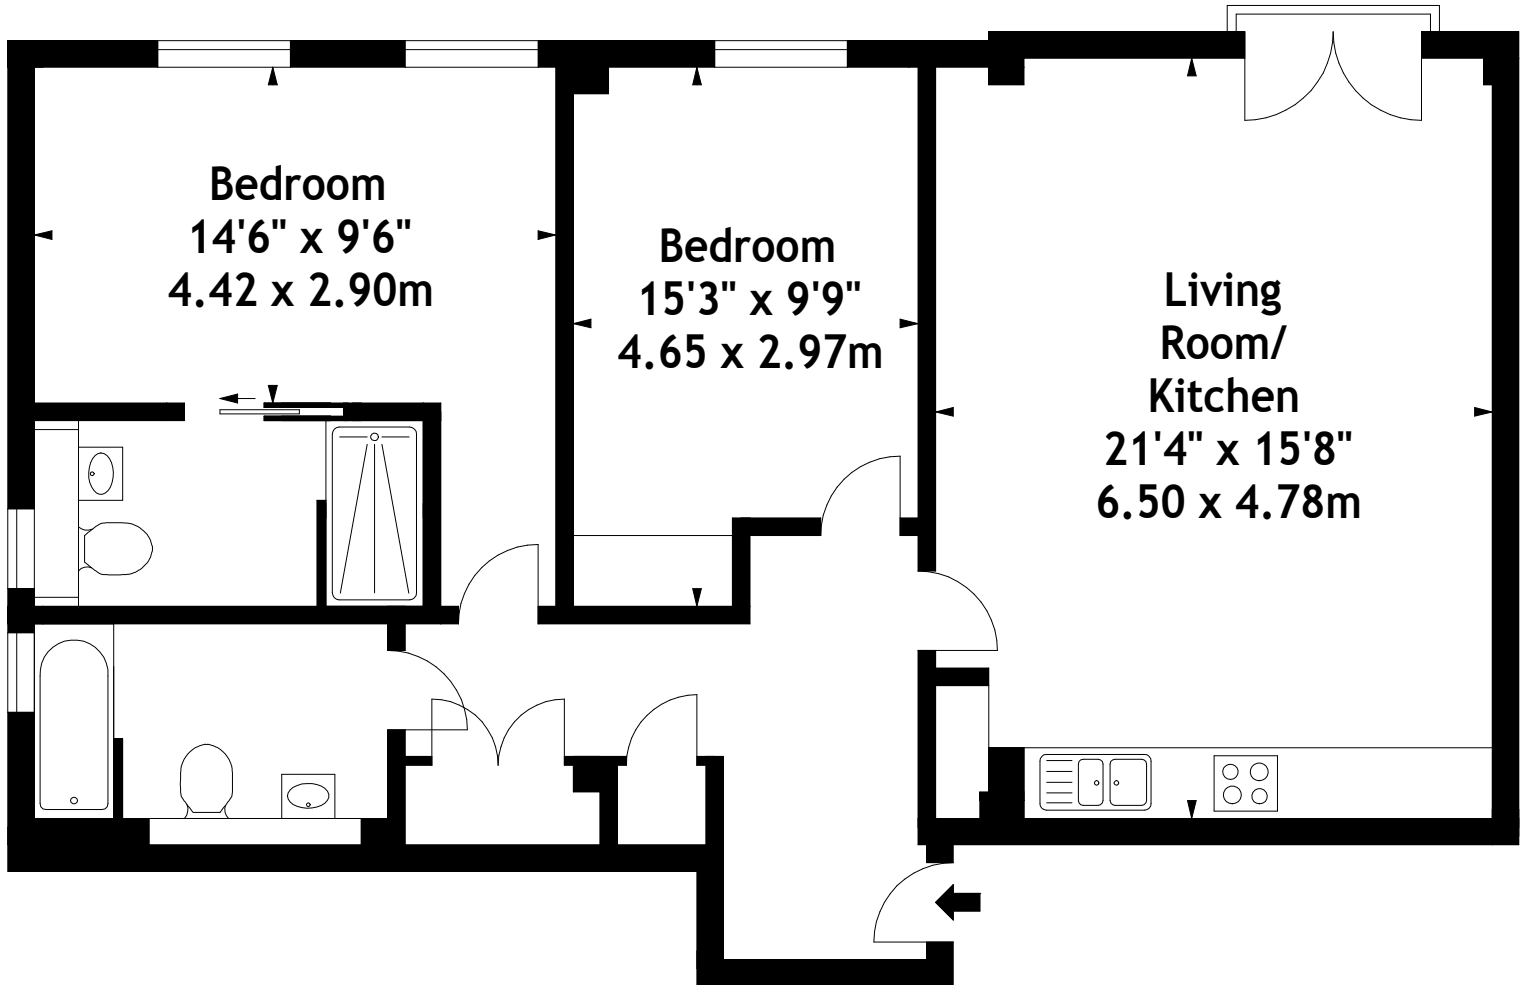

**Apartment 11  
Merlin House,  
Belmont Terrace, W4  
Approx. Gross Internal Area  
918 Sq Ft - 85.28 Sq M**

**Second Floor**

This plan is for layout guidance only. Not drawn to scale unless stated.  
Windows & door openings are approximate. Whilst every care is taken in the preparation of  
this plan, please check all dimensions, shapes & compass bearings before making any  
decisions reliant upon them.