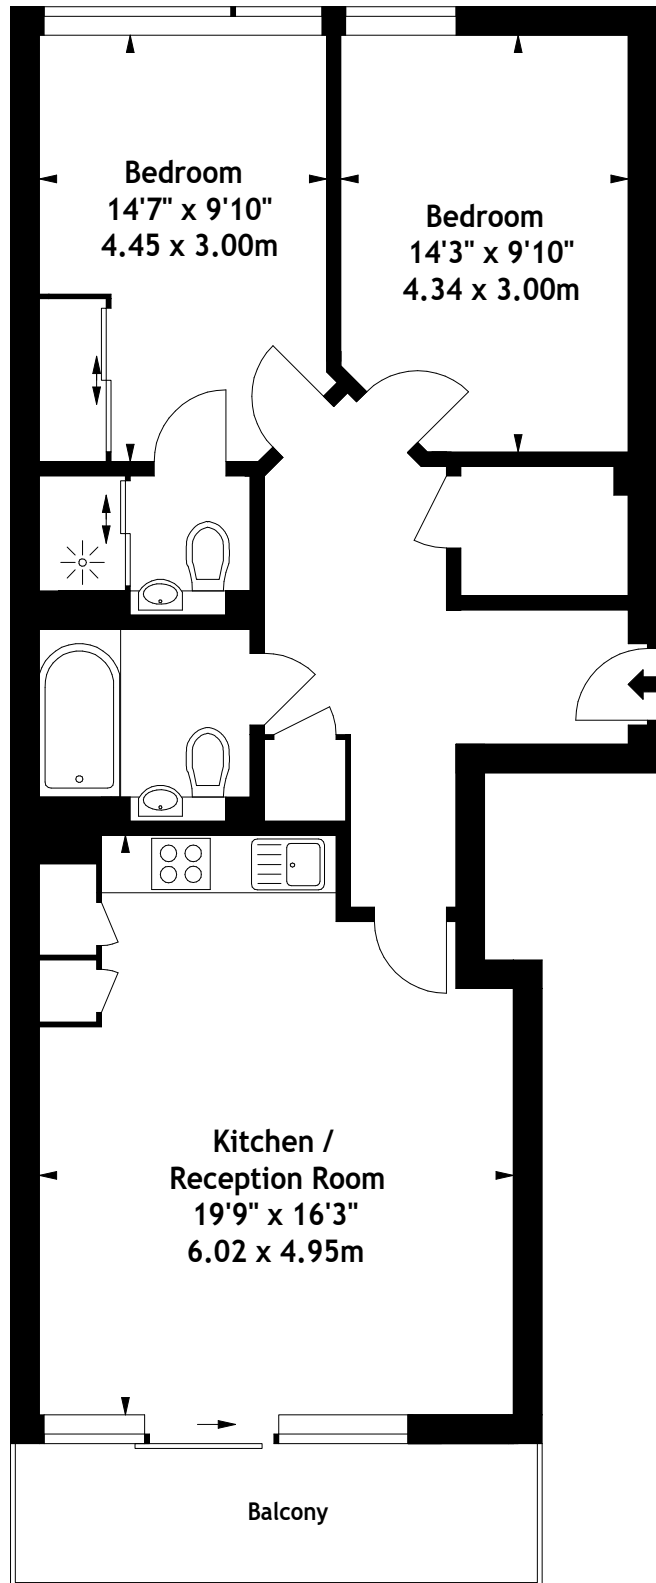

**Edmund House,
Colonial Drive, London, W4**

Approx. Gross Internal Area
851 Sq Ft - 79.08 Sq M

Fifth Floor

Measured in accordance with RICS guidelines. Every attempt is made to ensure accuracy, however all measurements are approximate. This floor plan is for illustrative purposes only and is not to scale.